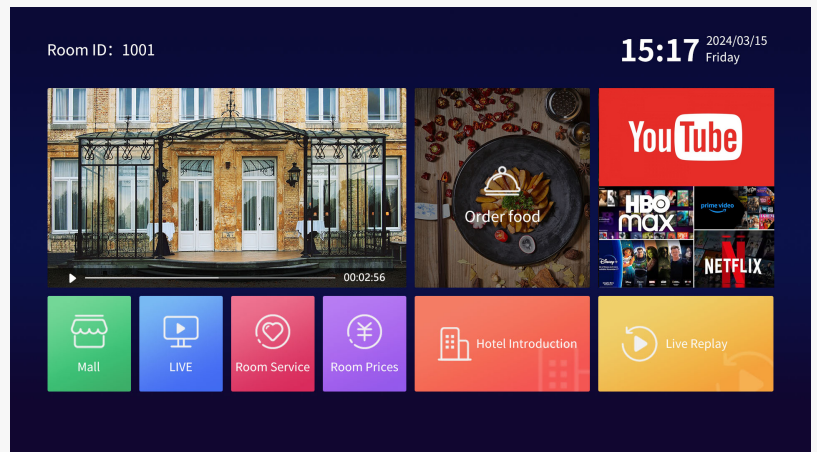

FMUSER IPTV solution is a leading provider of IPTV services for hotels, offering a wide range of content and easy-to-use interfaces. The solution is designed to meet the needs of hotel guests, ensuring high-quality streaming and reliable performance. The solution supports various content sources including Monthly Paid TV (Subscription), Encrypted TV Programs, Free TV Programs, and Local HDMI Programs. It also supports UHF programs and a wide range of satellite services like Canal+, DSTV, Arabsat, Hotbird, Nilesat, and Ethiosat.