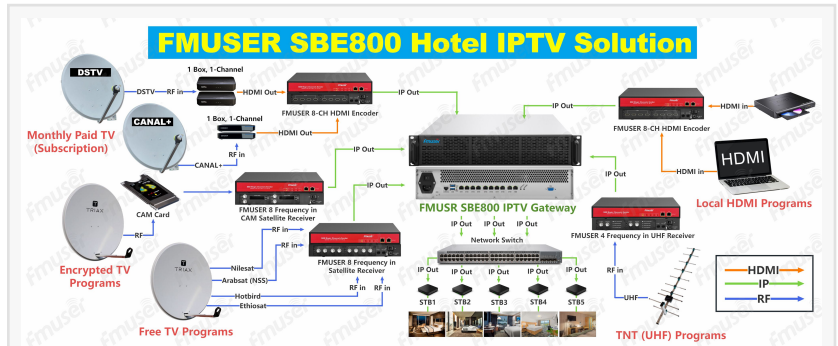

GUANGZHOU, GUANGDONG, CHINA, May 30, 2024 /EINPresswire.com/ --

FMUSER IPTV solution is a leading provider of IPTV services for hotels, offering a wide range of content and easy-to-use interfaces. The solution is designed to meet the needs of hotel guests, ensuring high-quality streaming and reliable performance.

1. FMUSER IPTV solution provides a comprehensive IPTV service for hotels, ensuring high-quality streaming and reliable performance. The solution is designed to meet the needs of hotel guests, offering a wide range of content and easy-to-use interfaces.

FMUSER IPTV solution is a leading provider of IPTV services for hotels, offering a wide range of content and easy-to-use interfaces. The solution is designed to meet the needs of hotel guests, ensuring high-quality streaming and reliable performance.

1. FMUSER IPTV solution provides a comprehensive IPTV service for hotels, ensuring high-quality streaming and reliable performance. The solution is designed to meet the needs of hotel guests, offering a wide range of content and easy-to-use interfaces.

FMUSER IPTV solution is a leading provider of IPTV services for hotels, offering a wide range of content and easy-to-use interfaces. The solution is designed to meet the needs of hotel guests, ensuring high-quality streaming and reliable performance.

FMUSER IPTV solution is a leading provider of IPTV services for hotels, offering a wide range of content and easy-to-use interfaces. The solution is designed to meet the needs of hotel guests, ensuring high-quality streaming and reliable performance. The solution supports various content sources including Monthly Paid TV (Subscription), Encrypted TV Programs, Free TV Programs, and Local HDMI Programs. It also supports UHF programs and a wide range of satellite services like Canal+, DSTV, Arabsat, Hotbird, Nilesat, and Ethiosat.