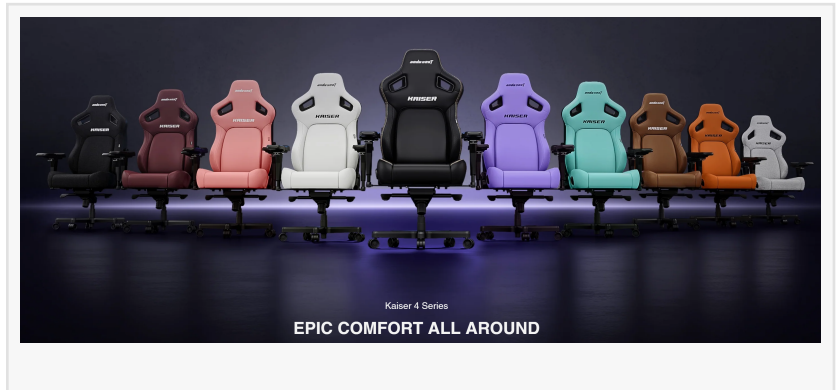

## [Kaiser 4 Series: Ergonomic Excellence](#)

The Kaiser 4 XL was a significant feature at the exhibition. This model includes a high backrest to support the entire spine, adjustable 5D armrests for precise customization, and a multi-tilt mechanism allowing a recline angle of up to 135 degrees. Constructed with a robust steel frame and upholstered in AndaSeat ArteDiPelle™ leather, the chair is designed for durability and comfort. The high-density foam padding aims to provide lasting comfort, suitable for extended gaming or work sessions.

## [Phantom 3 Series: Versatility and Comfort](#)

The Phantom 3 Series, available in black and gray, was another highlight. These chairs feature an adaptive mesh backrest for optimal airflow and support, a highly adjustable seat, and a dynamic lumbar support system that responds to the user's movements. Designed with versatility in mind, the Phantom 3 Series is intended to meet the needs of both gaming and professional settings.

## [Adaptive Chassis Mesh Chairs: Black and Gray Variants](#)

AndaSeat also showcased the Adaptive Chassis Mesh Chairs, available in black and gray. These chairs are equipped with a flexible mesh backrest that adapts to the user's posture, promoting better airflow and comfort. The adaptive chassis system includes a dynamic seat pan and adjustable lumbar support, designed to provide ergonomic support throughout various seating positions.

## MagneXtreme Desk: A Preview of Upcoming Innovations

One of the highlights of AndaSeat's showcase was the introduction of the MagneXtreme Desk, an upcoming product that has not yet been released to the market. This innovative desk was presented at COMPUTEX 2024 to build anticipation among global consumers. The MagneXtreme Desk is designed to elevate both work and gaming experiences with its advanced features and user-centric design.