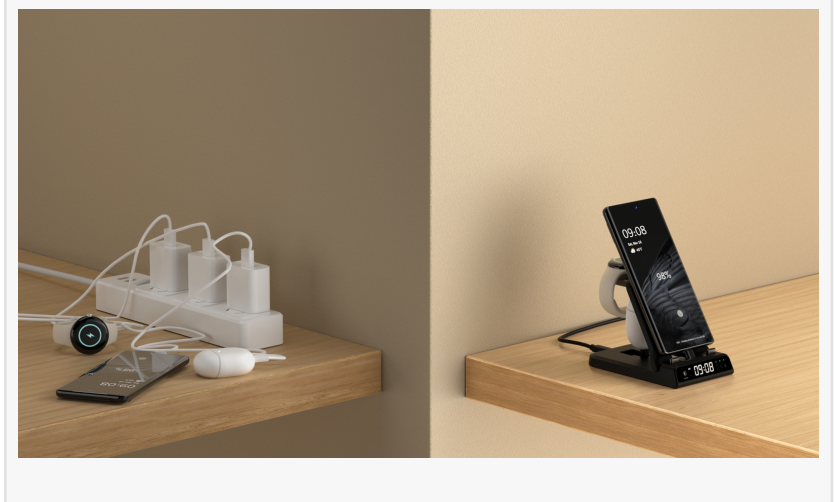

Enhancing Connectivity and Convenience: Series 9 and SwanScout 703A Charger

Discover the seamless integration of Series 9 and SwanScout 703A Charger, offering enhanced connectivity and convenience for modern-day living.

DOVER, DELAWARE, UNITED STATES, June 1, 2024 /EINPresswire.com/ -- In the fast-paced world of wearable technology, the [Apple Watch Series 9](#) emerges as a standout option for users seeking advanced functionality and sleek design. With its array of features and intuitive interface, Series 9 redefines the user-device interaction, offering a seamless experience that seamlessly integrates into daily routines.

At the forefront of Series 9's design is a commitment to promoting health and well-being. Through its comprehensive health tracking capabilities, including heart rate monitoring, sleep analysis, and blood oxygen level measurement, Series 9 empowers users to take control of their fitness journey. Whether it's keeping track of daily activity levels or monitoring sleep patterns, Series 9 provides valuable insights to help individuals make informed decisions about their health.

But Series 9 isn't just about health—it's also a versatile communication tool. With its seamless