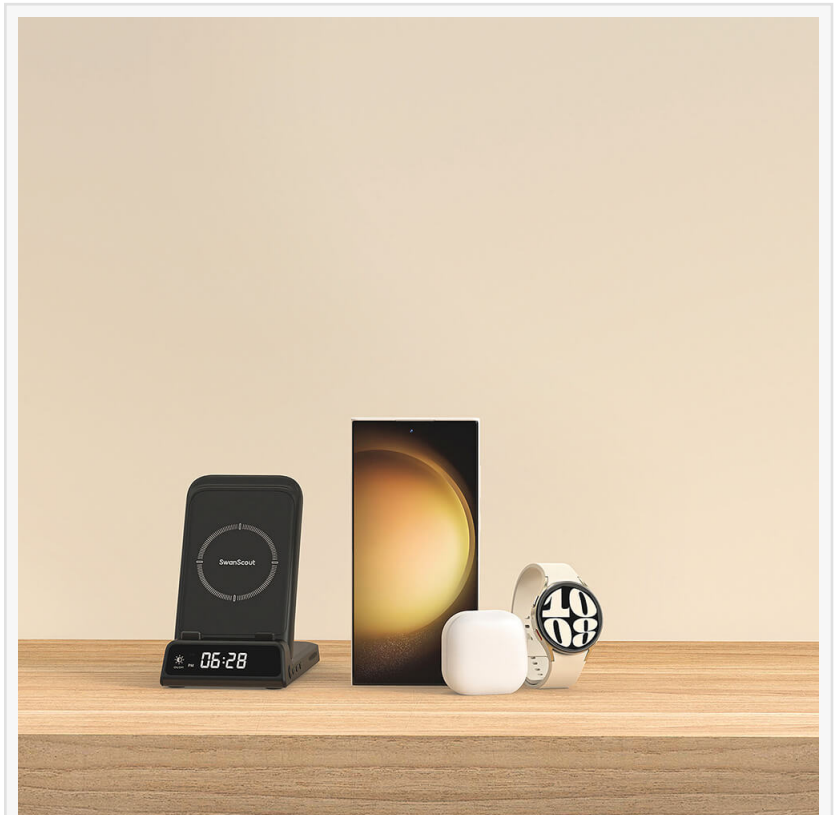

Enhancing Connectivity and Convenience: Series 9 and SwanScout 703A Charger

Discover the seamless integration of Series 9 and SwanScout 703A Charger, offering enhanced connectivity and convenience for modern-day living.

At the forefront of Series 9's design is a commitment to promoting health and well-being. Through its comprehensive health tracking capabilities, including heart rate monitoring, sleep analysis, and blood oxygen level measurement, Series 9 empowers users to take control of their fitness journey. Whether it's keeping track of daily activity levels or monitoring sleep patterns, Series 9 provides valuable insights to help individuals make informed decisions about their health.

Featuring a sleek and compact design, the SwanScout 703A Charger seamlessly fits into any environment, whether it's at home, in the office, or on the go. Its minimalist aesthetic and wireless charging capability make it a convenient addition to any workspace or bedside table.