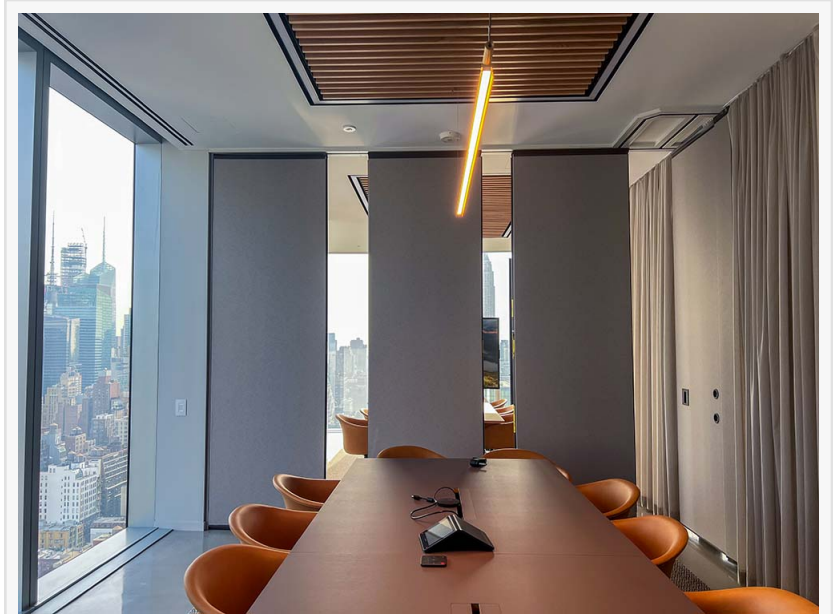

Innovative Space Management Solutions

ModernfoldStyles installed one Modernfold Acousti-Seal Legacy single panel and two ZONA 2 single-glazed glass wall systems in SEB's main common area. These installations are designed to enhance the workspace by providing flexibility, sound control, and a modern aesthetic that aligns with SEB's vision.

Collaborative Design and Construction

The transformation of SEB's new office space was a collaborative effort with Fogarty Finger Architecture, known for its innovative and thoughtful designs, and JRM Construction Management, a leader in the construction industry. Together, they have brought SEB's vision to life, creating an environment that reflects the bank's rich heritage while promoting a forward-thinking work culture.

Experience the Transformation

To see the seamless integration, sleek design, and remarkable functionality of the Modernfold Acousti-Seal and ZONA products, [watch a video showcasing these innovations](#) directly within SEB's workspace.

Visit Showroom

Discover how architectural innovation can transform design visions into reality. [See firsthand how crafted spaces can inspire and elevate projects.](#)

About SEB

The Skandinaviska Enskilda Banken (SEB) is a leading financial services group headquartered in

SEB's relocation to The Spiral fosters a culture of collaboration and excellence.