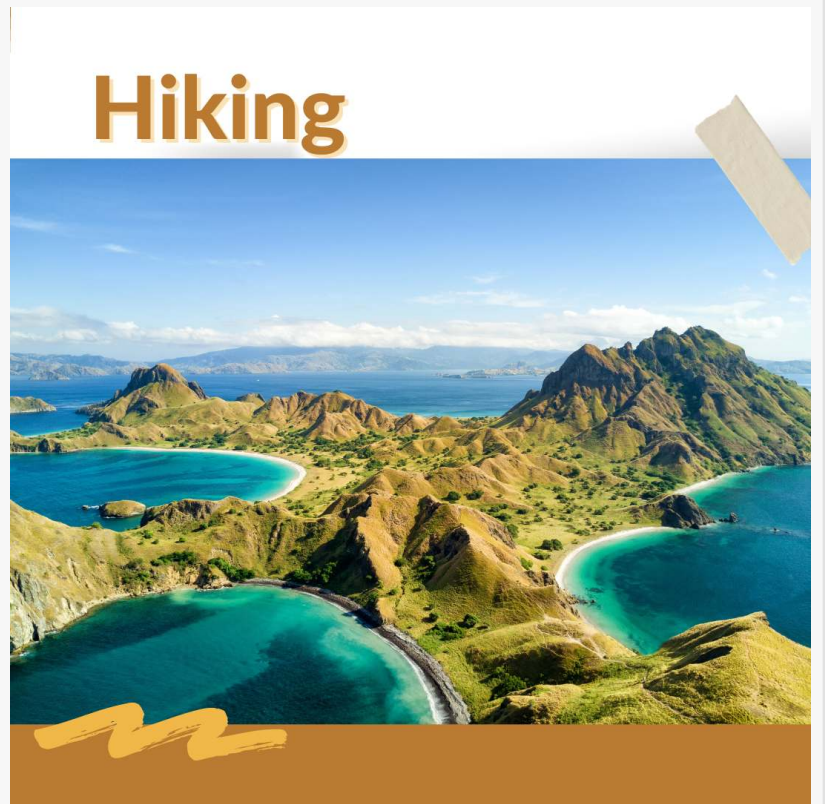

Hiking in Padar Islands