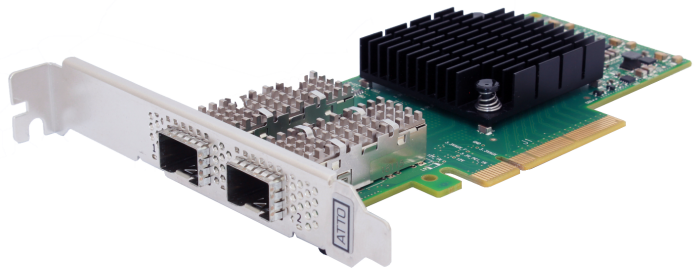

Richard Root
 ATTO Technology, Inc.
 +1 716-691-1999
[email us here](#)

Visit us on social media:

[Facebook](#)

[X](#)

[LinkedIn](#)

[YouTube](#)

FastFrame™ N422 Integrated SFP28 Optical Interface

The ATTO Celerity FC-642E leverages two next-generation storage technologies - PCIe 4.0 interconnect and Gen 7 Fibre Channel - to provide an advanced storage connectivity solution with high performance, intelligence and scalability.