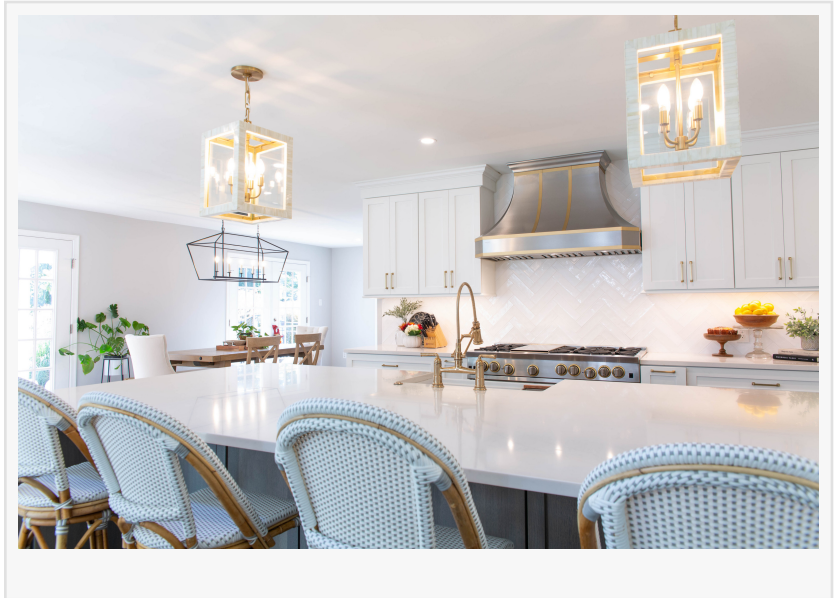

The CopperSmith Classic Range Hood (Classic CX2) demonstrates that true elegance can be both subtle and striking, offering timeless, understated drama.

Copper Smith founder Ryan Grambart highlights the importance of the range hood in kitchen design: "While the range hood may not be the first appliance that comes to mind during a kitchen redesign, it is essential for removing smoke, odors, and pollutants generated during cooking. Selecting the right range hood can enhance both

the style and functionality of the kitchen." The CopperSmith Custom Designer range hood is not only a statement piece but also ensures reliable performance and ease of cleaning. Dinger praised CopperSmith for their exceptional craftsmanship and reliability. CopperSmith delivered timely and budget-friendly solutions without any surprises or challenges.

“

While the range hood may not be the first appliance that comes to mind during a kitchen redesign, it is essential for removing smoke, odors, and pollutants generated during cooking”

Ryan Grambart, Founder & President

CopperSmith designs sustainable metalwork products meant to last a lifetime. By offering endless customization and unmatched professional services, CopperSmith brings visions to life, combining advanced technology with handcrafted heirloom finishes for a seamless project experience. Find the perfect finishing touch for any residential or commercial space through their expansive line of architectural products. Discover why CopperSmith is the trusted partner for interior designers, architects, and builders nationwide, seeking exceptional metalwork design

and fabrication.

###

Vincent Larson
World CopperSmith, Inc
+1 320-237-7001

[email us here](#)

Visit us on social media:

[YouTube](#)