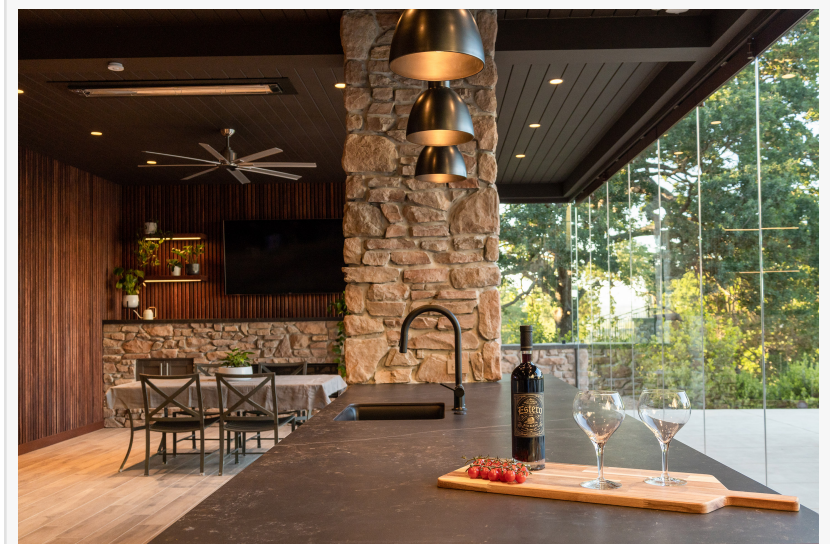

enhance this versatility, allowing homeowners to shift layouts and styles to fit seasonal or personal preferences. In fact, these spaces offer the ideal opportunity for design expression, from lush, cushioned seating to countless stylish throw pillows.

“Creating indoor/[outdoor living](#) spaces allows homeowners to make the most of their environment,” says John Montgomery, Founding Principal Landscape Architect from Montgomery Robbins, Inc. “These transitional spaces provide a way to enjoy fresh air while keeping the comforts of home close by, which is why they’ve become such a sought-after addition to yards across the country.”

Indoor/outdoor living is no longer a seasonal luxury; it has become an integral part of modern home design. For homeowners looking to upgrade their outdoor areas, now is the perfect time to explore how these versatile spaces can elevate any backyard.

Debbie Blumhardt
Montgomery Robbins, Inc.
+1 925-820-8884
hello@montgomeryrobbins.com

This press release can be viewed online at: <https://www.einpresswire.com/article/720798641>

EIN Presswire's priority is source transparency. We do not allow opaque clients, and our editors try to be careful about weeding out false and misleading content. As a user, if you see something we have missed, please do bring it to our attention. Your help is welcome. EIN Presswire, Everyone's Internet News Presswire™, tries to define some of the boundaries that are reasonable in today's world. Please see our Editorial Guidelines for more information.

© 1995-2024 Newsmatics Inc. All Right Reserved.