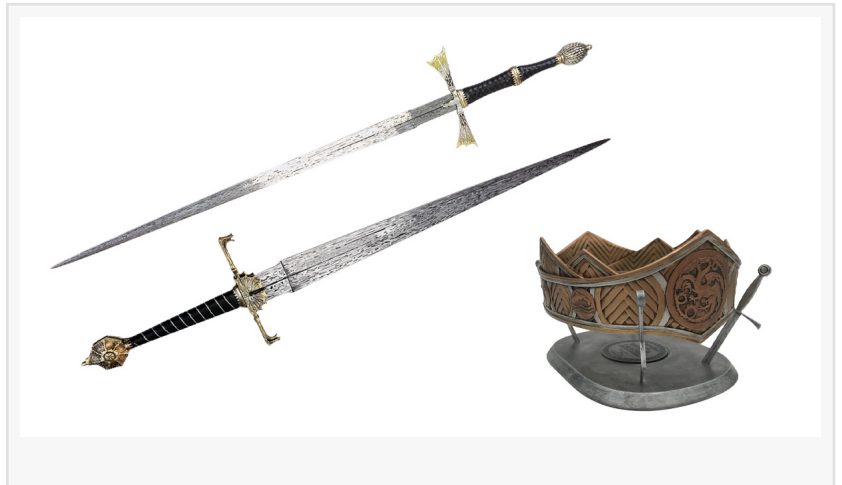

Whether Team Black or Team Green, fans can choose from exquisite limited-edition replicas of The Crown Of King Viserys Targaryen, as worn by Viserys I Targaryen and Rhaenyra Targaryen, the Blackfyre Sword, as wielded by Viserys I, and the Dark Sister Sword of Daemon Targaryen.