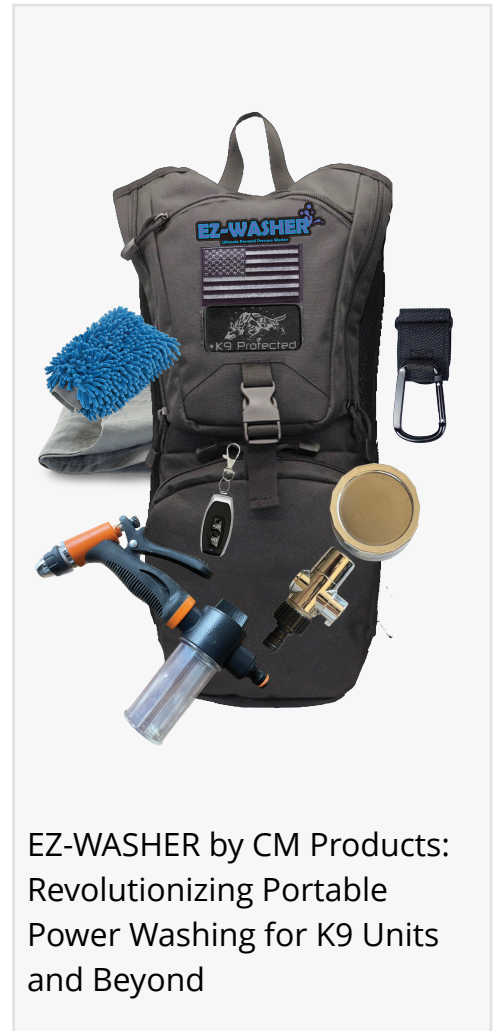

Developed by the veteran-owned CM Products, EZ-WASHER is changing the landscape of portable power washers. This device is unique as the only 110 PSI battery-operated, soft-sided, expandable power washer available today. With the ability to hold up to 10 liters of water and a design that folds down for easy transport and storage, EZ-WASHER is suitable for diverse activities such as beach outings, camping trips, sports events, and various work environments.

Crucial for K9 Units

EZ-WASHER has proven to be an invaluable asset for K9 units. Its portable design ensures both dogs and handlers stay hydrated and clean in the field. The unit's reliability and ease of use make it a vital tool for these dedicated teams, allowing them to perform their duties effectively without compromising on hygiene and comfort.

Distinctive Features of EZ-WASHER

The EZ-WASHER includes features that distinguish it from other products on the market. Equipped with a spray wand, a shower wand, and quick connection hoses, it provides a comprehensive solution for various cleaning and hydration needs. Additionally, EZ-WASHER is cost-effective, offering a competitive price point along with a three-year warranty, providing users with peace of mind and quality assurance.

Designed by Veterans, For Everyone

EZ-WASHER is a product born from necessity. As a veteran-owned and operated company, CM

EZ-WASHER by CM Products: Revolutionizing Portable Power Washing for K9 Units and Beyond