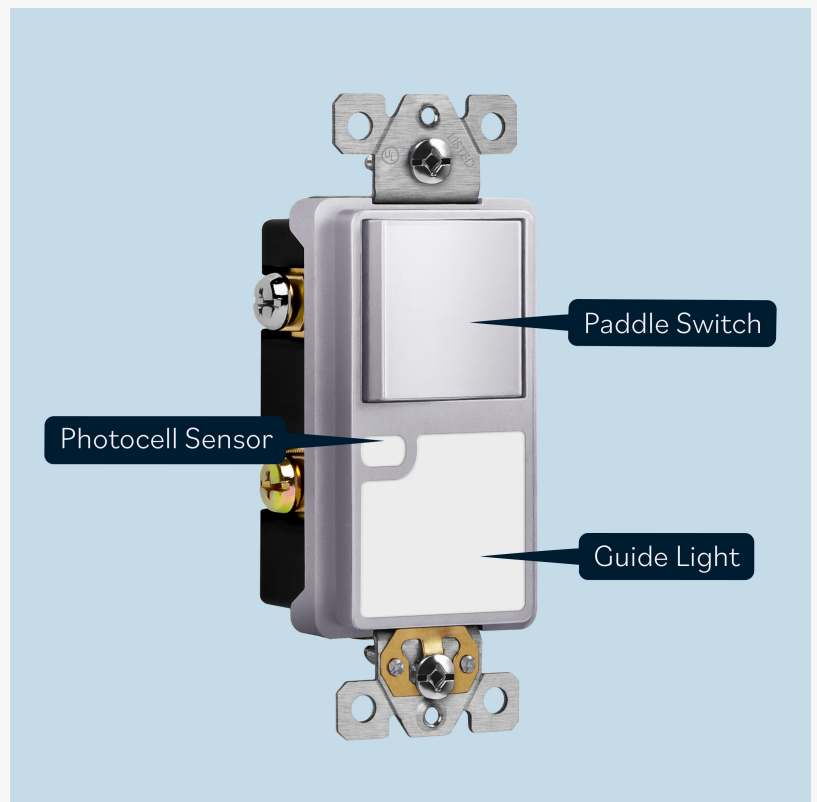

Topgreener offers Guide Light products in a range of colors to match your interior design.