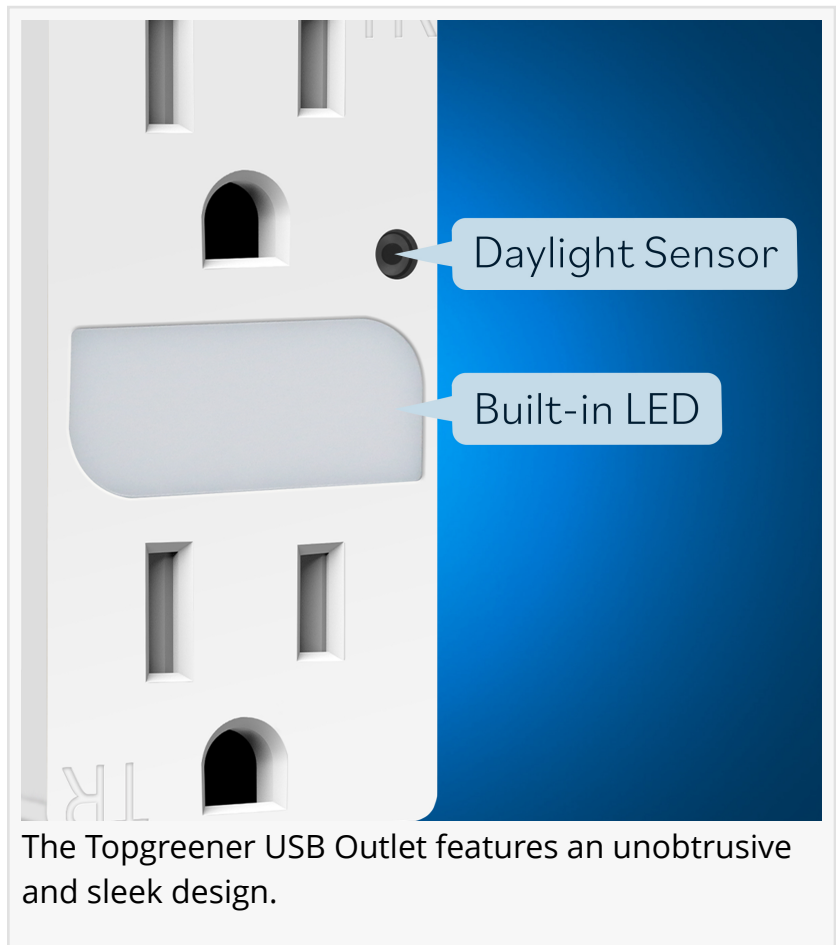

This simple addition to traditional wiring and lighting products makes a small but meaningful difference in consumers' lives. It also normalizes Guide Light devices as a safer and more minimalist alternative to bulky plug-in night lights. Unlike traditional night lights, Guide Lights are a built-in feature that prevents children from tampering. This increases safety since children are less likely to be shocked by unplugging plug-in devices. Furthermore, the Guide Light Outlet keeps both AC outlets open for your electronics and features tamper-resistant technology.

The Guide Light Outlet is perfect for dark hallways, staircases, children's rooms, walk-in closets, and more. The Full Guide Light is a great addition to switch panels with an extra, unoccupied gang, or anywhere more light is wanted. Both these devices come with a louvered lens that allows users to redirect the lighting downwards and mute the brightness.

Similarly, the Guide Light Switch is useful in many scenarios, such as kitchen counters, pantries,