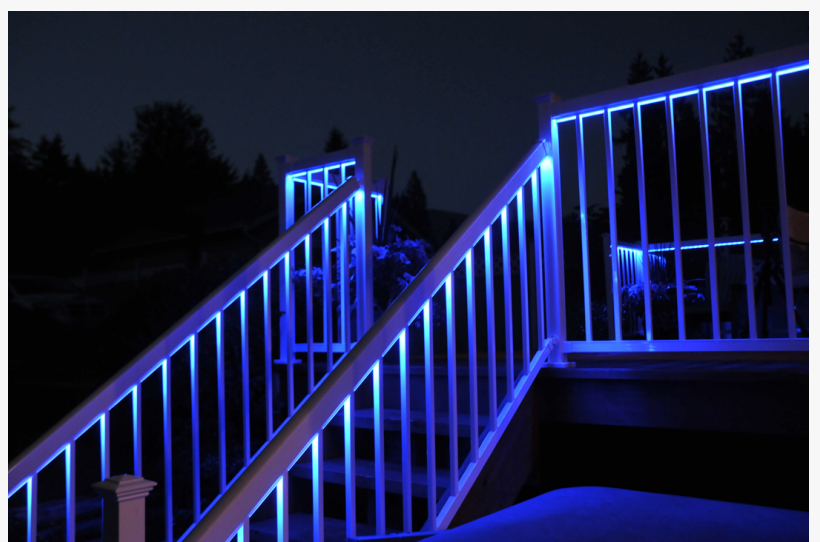

outdoor living experience.

Green Shield Deck Builders' new LED lighted railing is a testament to the company's dedication to combining functionality with aesthetics. The product not only adds value, but also elevates the ambiance, making evenings on the deck truly magical.

Anyone interested in learning more about Green Shield's LED lighted railing can visit

www.greenshielddeckbuilders.com.

Green Shield Deck Builders stands at the forefront of the deck building industry and is based out of Kentwood, Michigan. Specializing in the highest quality workmanship and exclusively using a wood-free and eco-friendly composite, our decks are guaranteed for life. Green Shield is committed to enhancing outdoor living spaces while positively impacting the community we serve.

Roberta Tepper

Green Shield Deck Builders

+1 616-682-7428

[email us here](#)

Visit us on social media:

[Facebook](#)

[LinkedIn](#)

[Instagram](#)

[YouTube](#)

[TikTok](#)

Green Shield's white picket rail with integrated LED Lights

This press release can be viewed online at: <https://www.einpresswire.com/article/723801821>

EIN Presswire's priority is source transparency. We do not allow opaque clients, and our editors try to be careful about weeding out false and misleading content. As a user, if you see something we have missed, please do bring it to our attention. Your help is welcome. EIN Presswire, Everyone's Internet News Presswire™, tries to define some of the boundaries that are reasonable in today's world. Please see our Editorial Guidelines for more information.

© 1995-2024 Newsmatics Inc. All Right Reserved.