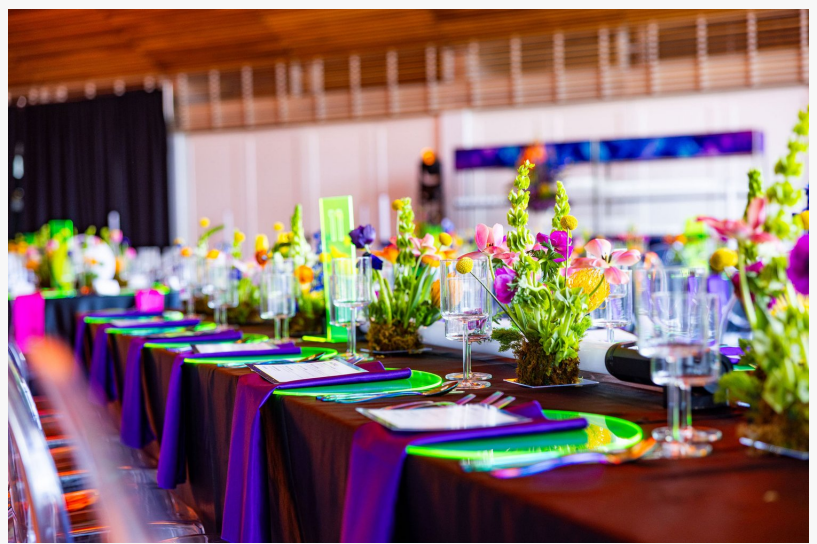

“Laura imagined a bright, otherworldly aesthetic to complement the amazing lantern planets she had planned for the ceiling-scape,” says Althea Wiles, founder and creative director at Rose of Sharon Floral Design Studio.

“When the client said they wanted an eclipse theme, we could have gone black and white, but we chose full-on space-y colors starting with our tablescape. Huge shout out to Rose of Sharon Floral Design Studio for taking our vision board and taking it to the next level,” says Laura Hammerstrom, event manager of the Thaden School Gala.

Floral Design Highlights

Using moss as a foundation, the team arranged a vibrant mix of blooms in yellow, hot pink, purple, blue, green, and orange. Key ingredients included yellow Craspedia, blue delphinium, green anthurium, orange ranunculus, and fuchsia anemones. Low table arrangements created the illusion of flowers growing directly from the tables, complemented by bright green acrylic chargers.

Large floral sprays featured painted Monstera leaves in turquoise and hot pink, layered with orange gladiolus, purple orchids, and blue delphinium, achieving a mesmerizing “Avatar” effect. These arrangements were displayed on colorful acrylic stands, enhancing the event's immersive atmosphere.

Booking Information

Rose of Sharon Floral Design Studio is available for corporate, non-profit, and private events,

Eclipse-themed Thaden School Gala in Bentonville, AR. Florals by Rose of Sharon Floral Design Studio. Photo credit Philip Thomas /Novo Studio.