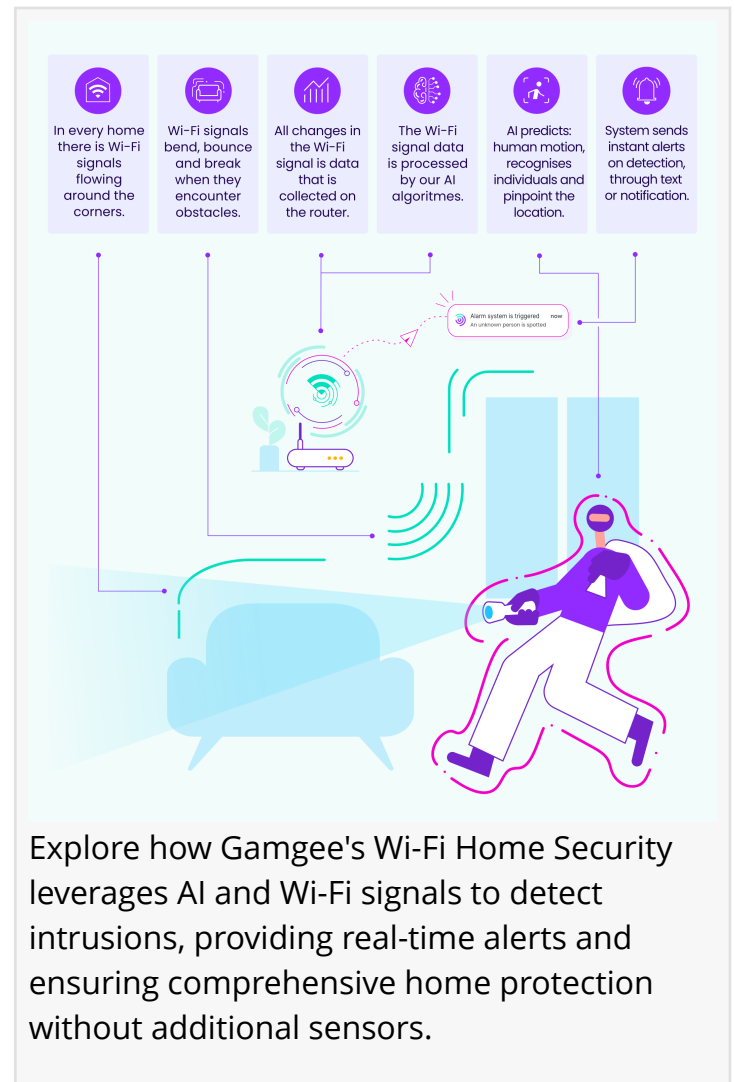

Discover the Gamgee Home Security App: Utilizing Wi-Fi signals to monitor and protect your home, ensuring real-time alerts, enhanced privacy, and seamless installation.

minimal setup and maintenance, and eliminates the need for costly traditional security systems.

independence. This innovative technology employs a combination of Wi-Fi signals and AI algorithms to accurately detect falls within the home. Upon detecting a fall, the system promptly sends an alert to caregivers and family members through a dedicated app, ensuring immediate assistance.

[YouTube](#)

Explore how Gamgee's Wi-Fi Home Security leverages AI and Wi-Fi signals to detect intrusions, providing real-time alerts and ensuring comprehensive home protection without additional sensors.