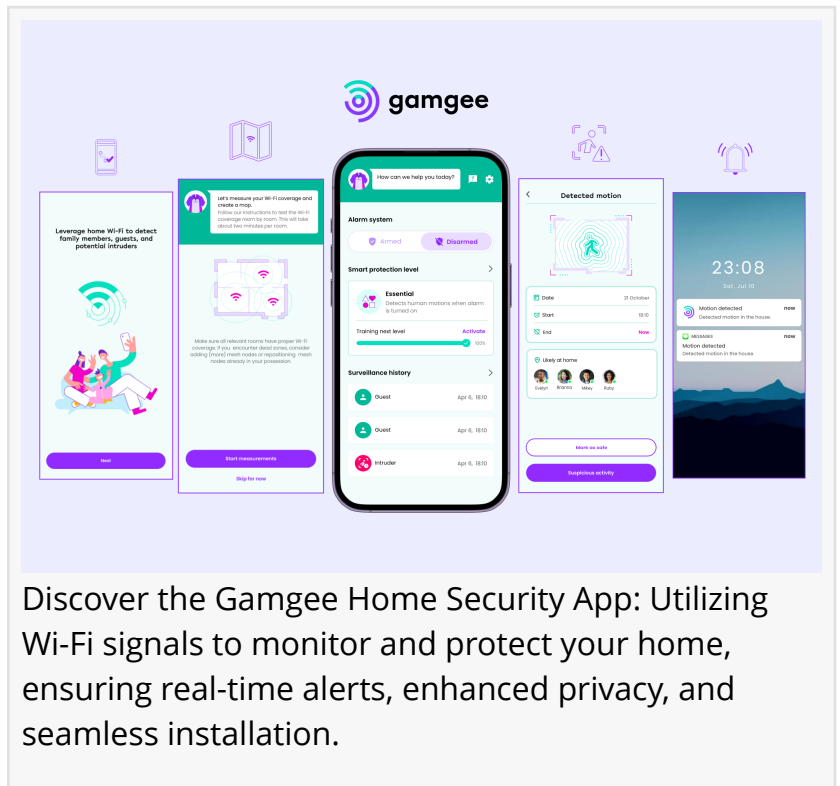

Gamgee Develops Home Alarm Using Wi-Fi Signals to Detect Unauthorized Entries Without Extra Sensors or Cameras

Disruptive home security solution offers real-time monitoring, enhanced privacy, and easy installation, transforming how homeowners protect their properties.

AMSTERDAM, NETHERLANDS, July 23, 2024 /EINPresswire.com/ -- Gamgee BV, a Dutch pioneer in smart home technology, has announced a disruptive new use for your home's existing Wi-Fi network: a state-of-the-art [burglar detection system](#). This innovative approach promises to redefine home security, turning the Wi-Fi signals that fill your home into a sophisticated, invisible security guard.

As the need for effective and non-intrusive security solutions becomes ever more critical in our connected world, Gamgee has developed a system that utilizes the Wi-Fi signals boosted by Mesh Routers in homes to detect unauthorized entries and movements without the need for additional sensors or cameras.

Discover the Gamgee Home Security App: Utilizing Wi-Fi signals to monitor and protect your home, ensuring real-time alerts, enhanced privacy, and seamless installation.

minimal setup and maintenance, and eliminates the need for costly traditional security systems.