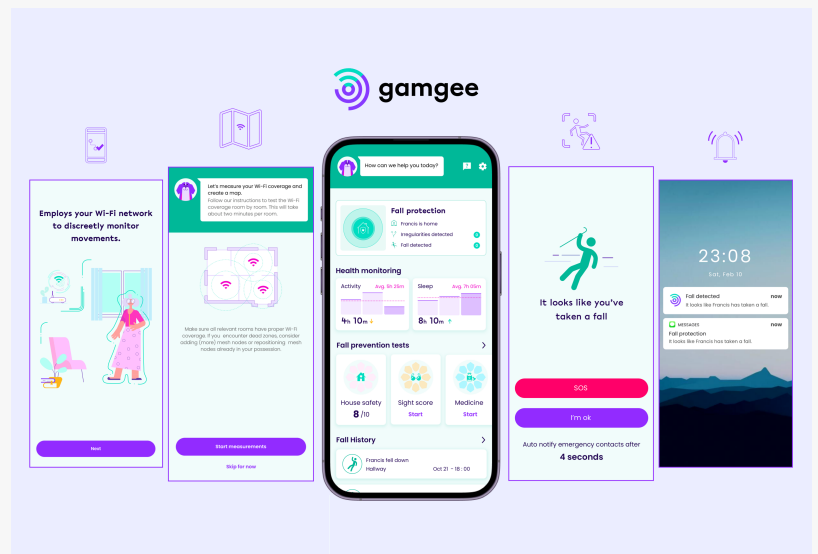

Ga voor meer informatie over het Wi-Fi-valbeveiligingssysteem en om de technologie in actie te zien naar www.gamgee.com.

###

Noot voor de redactie:

Neem voor meer informatie, foto's of een interview contact op met Gabriela Kusters via gabriela.kusters@gamgee.com of +31 0624120209.

Gaby Küsters
Gamgee
+ +31 6 24120209

[email us here](#)

Visit us on social media:

[Facebook](#)

[LinkedIn](#)

[Instagram](#)

[YouTube](#)

	FallCall Detect	Bay Alarm Medical	Wi-Fi Fall Protection
Fall detection	✓	✓	✓
Auto Fall Detection	✗	✓	✓
Get help: Notify	✓	✓	✓
Get help: Fast response	✗	✓	✓
App: One user	✓	✗	✓
App: Elder & Caregivers	✓	✗	✓
Health monitoring	✗	✗	✓
Irregularities monitoring	✗	✗	✓
Fall prevention tips	✗	✗	✓

This chart compares FallCall Detect, Bay Alarm Medical, and the Gamgee Wi-Fi Fall Protection System, highlighting features such as fall detection, auto detection, help notification, response speed, app functionalities, health monitoring, and fall preventi

The Gamgee app interface provides a comprehensive overview of its features, including Wi-Fi-based fall detection, health monitoring, fall prevention tests, and emergency alerts. The app also tracks activity and sleep patterns, providing users with valuabl