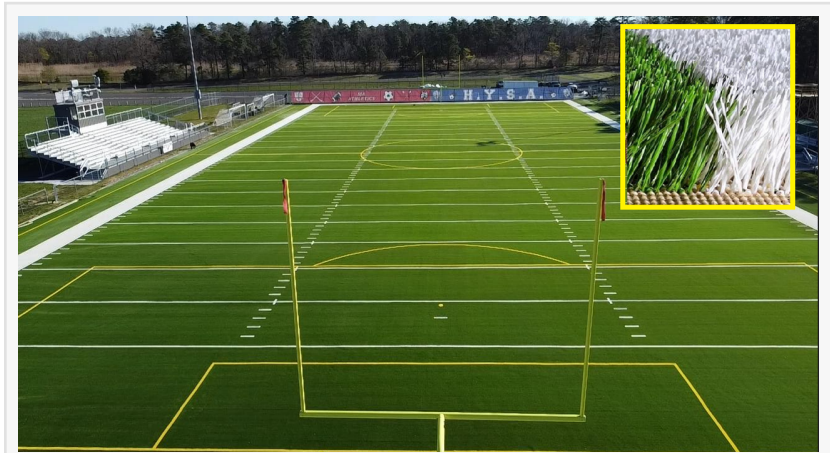

Elite Turf USA launches GAMETIME synthetic turf, designed to elevate field performance, longevity, aesthetics, & safety

GAMETIME sets a new standard in the industry with its pioneering woven-in game lines, offering unmatched aesthetics and unparalleled playability.

Elite Turf Gametime Football field with woven-in game lines

GAMETIME sets a new standard in the industry with its pioneering woven-in game lines, offering unmatched aesthetics and unparalleled playability. By integrating the game lines directly into the turf during manufacturing process, Elite Turf USA eliminates the need for tedious post-installation seaming or painting, resulting in quicker installation times and a significant reduction in the amount of seams throughout the field.

"I've installed turf from many different companies over the years, and this is by far best turf me and my team have ever worked with. Not only does it feel and look tremendous, Elite Turf's GAMETIME turf is the first of its kind in that it allows field completion without any glued seams, which enhances the durability of the field and diminishes seam issues that often evolve down the road with typical tufted fields" said Dale Pantelakis, Project Manager of Elite Turf USA.

The woven-in game lines of GAMETIME not only enhance the field's appearance but also deliver a host of benefits that transcend traditional tufted turf systems. With fewer seams, players experience increased playability, enhanced safety, and improved performance. The seamless lines of play reduces tripping hazards and ensures a consistent playing surface, promoting athlete confidence and reducing the risk of injuries.