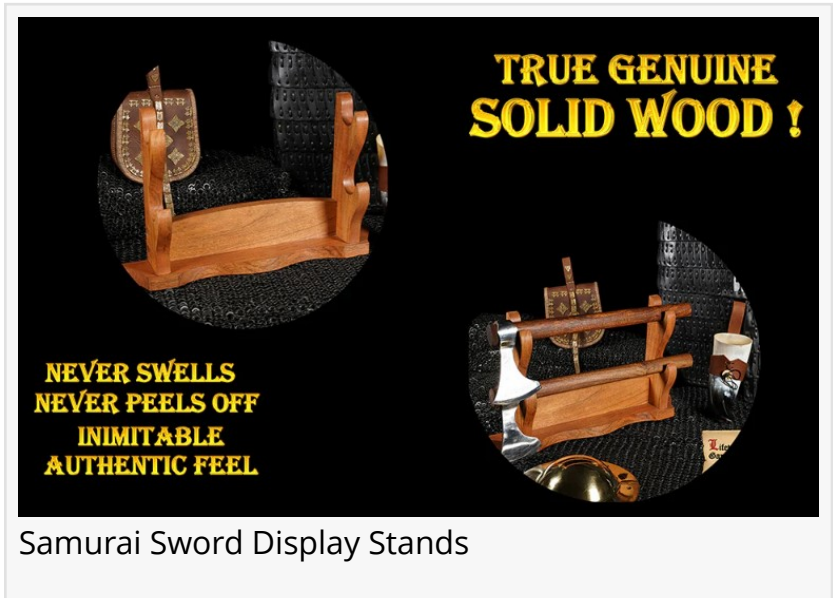

# Mythrojan's New Line of Samurai Sword Wall Mounts and Holders

*The samurai sword display stands and wall mounts by Mythrojan are more than just functional accessories; they are a tribute to history of samurai culture.*

UNITED STATES, July 29, 2024

/EINPresswire.com/ -- [Mythrojan](#), a leader in high-quality historical and fantasy replicas, is excited to announce the launch of their latest product line: premium [samurai sword wall holders](#).

These meticulously crafted mounts and stands are designed to provide both stunning display options and secure storage for samurai swords, including katanas.

This new collection includes various styles such as the samurai sword wall mount, samurai sword display stand, katana wall display, and katana sword holder, catering to collectors and enthusiasts alike.

Revolutionizing Sword Displays: Mythrojan has long been known for its commitment to authenticity and quality, and the new samurai sword wall holders are no exception. Each product in this collection is made with the highest quality materials and craftsmanship, ensuring that your cherished swords are displayed with the honor they deserve.