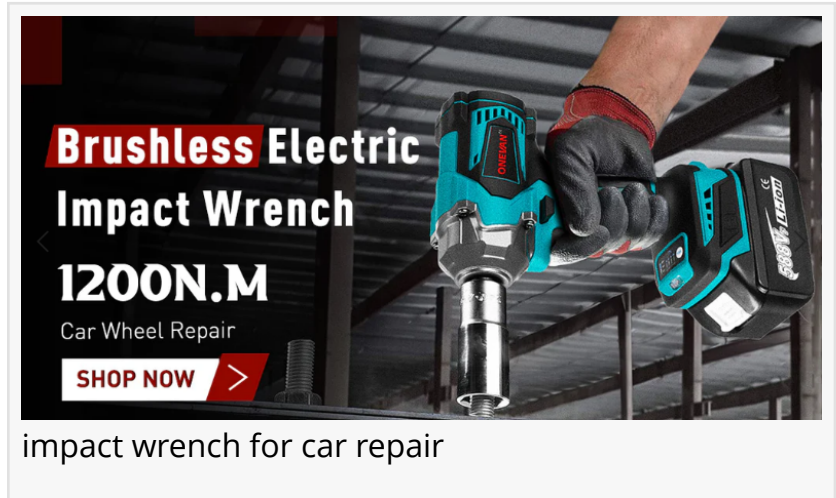

# The Best ONEVAN Power Tools to Use on Cars

*ONEVAN offers high-quality cordless tools like impact wrenches, ratchet wrenches, and pressure washers, designed for efficient and precise car maintenance.*

NEW YORK, UNITED STATES, July 29, 2024 /EINPresswire.com/ -- [ONEVAN Tools](#), a renowned name in the industry, is dedicated to producing high-quality cordless power tools. These tools are designed to deliver durability, precision, and value for money. With a diverse range that includes tools for automotive, gardening, camping, home improvement, and woodworking, ONEVAN continues to set benchmarks in performance and innovation. The following sections introduce some of the most essential ONEVAN cordless power tools for car maintenance and repair, each crafted with meticulous attention to detail and user convenience.

### ONEVAN 1/2" 1200N·m [Cordless Impact Wrench](#)

The ONEVAN 1/2" 1200N·m Cordless Impact Wrench stands out with its monstrous 1200N·m nut-busting torque, making it ideal for heavy-duty applications. This tool features stepless speed control, allowing precise adjustments from maximum power to hand-tight settings. Constructed with a premium tungsten steel shaft, it offers exceptional hardness and wear resistance. The cordless design provides unrestrained mobility, perfect for construction, automotive repair, and woodworking. A brushless motor ensures cooler operation, longer lifespan, and zero sparks. Additionally, a bright LED work light illuminates dark areas, making this compact and lightweight tool user-friendly and energy-efficient.