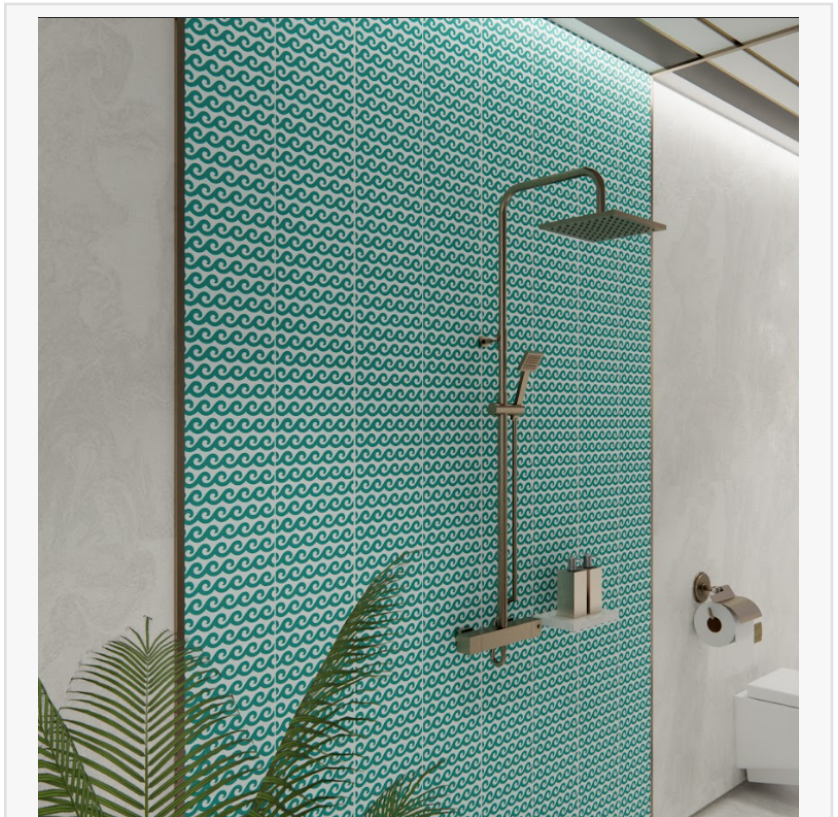

“We believe beautiful design shouldn’t come at the price of the environment,” shares LiLi Tile’s Creative Director Lyssia Katan. “Carbon Limit’s environmental values align with LiLi’s, and their technology allows us to maintain our design standards while contributing to a greener planet.”

Bespoke designs and timeless durability

LiLi Tile’s cement tiles epitomize the convergence of artisanal craftsmanship and sophisticated design, providing a unique aesthetic to commercial and residential projects. Each tile is meticulously handcrafted and available in intricate patterns, lush colors, and many specialty shapes and sizes, ensuring a bespoke quality for any space. With a diverse range of tiles and a New Jersey-based warehouse, LiLi Tile caters to designers’ needs with exceptional efficiency.

Architects and interior designers can rely on the durability and timeless appeal of LiLi Tiles. These tiles not only elevate the visual impact of any space but also provide clients with long-lasting solutions that can be custom-designed. Suitable for a wide range of applications, from hospitality and commercial to residential projects, LiLi Tiles can be used on floors and walls, both indoors and outdoors, including wet rooms. As the only tile brand offering carbon-absorbing cement tiles, U.S.-based LiLi Tile leads the industry in innovative, eco-friendly design.

About LiLi Tile

Even showers can have a beautiful aesthetic with LiLi Tiles.