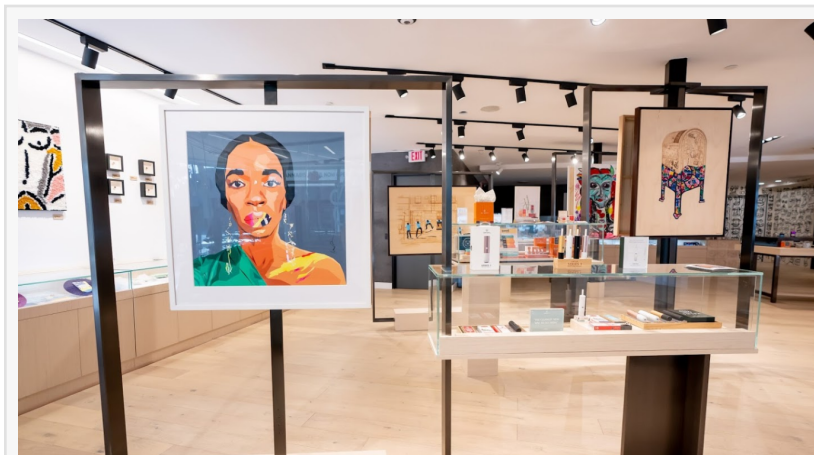

Raw Garden stands out for its clean, single-source cannabis products that are both potent and flavorful. Utilizing cutting-edge technology, Raw Garden offers live resin and other cannabis products that capture the essence of the cannabis plant.

Lime offers a diverse range of cannabis products, from flower to edibles, all designed to deliver a consistent and enjoyable experience. Lime's products are known for their quality and accessibility, making them a popular choice among both new and experienced users.

Visitors to this weed dispensary in West Hollywood can enjoy in-store shopping and in-store pickup, making it convenient for customers to explore and purchase their favorite cannabis products. The dispensary's layout encourages guests to take their time and explore the artistic displays that are integrated throughout the space, offering a sensory-rich experience that goes beyond typical retail.

The Artist Tree is more than just a dispensary; it's a gallery experience where art and cannabis converge. Visitors can stroll through the space at their leisure, enjoying ever-changing art exhibits while selecting from a wide variety of cannabis products. The dispensary's commitment to creating a welcoming and thoughtful environment ensures that every visit is a memorable adventure.