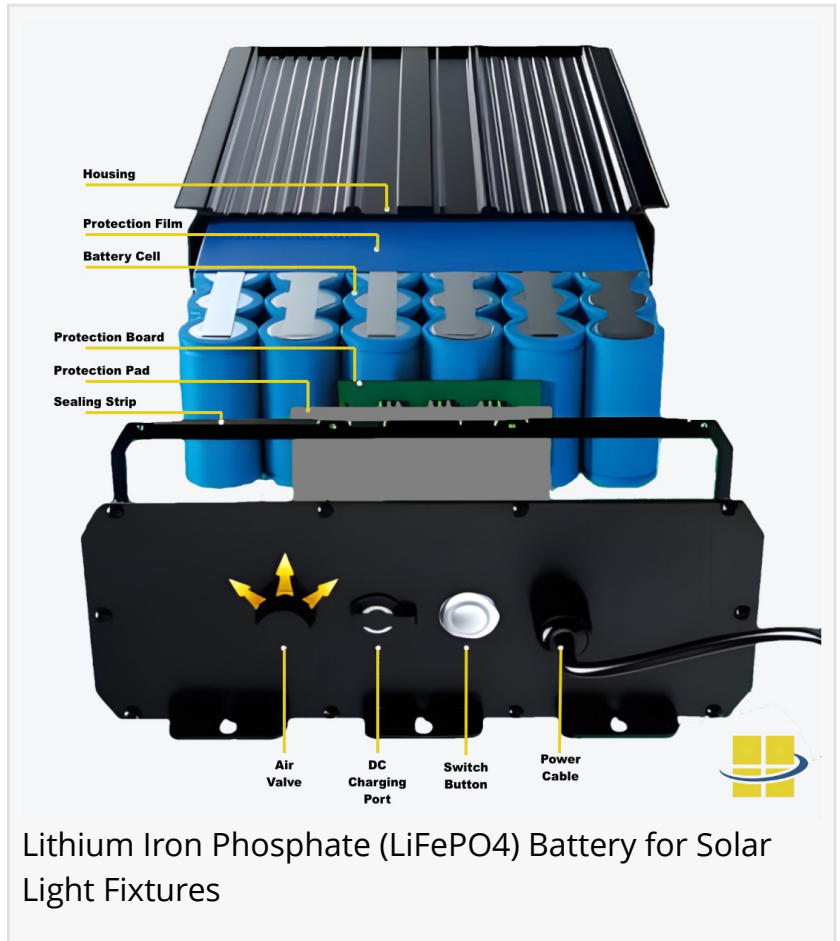

As sustainable and energy-efficient lighting solutions are increasingly embraced, outdoor solar lighting has become pivotal in commercial applications. At the heart of these advanced lighting systems lies the battery, a crucial element dictating performance, lifespan, and reliability. LiFePO4 batteries stand out for their impressive number of charge cycles, stable chemical composition, and high charge and discharge efficiency, ensuring consistent performance even under high demand.

"LiFePO4 batteries revolutionize the way we power our solar light fixtures by providing a reliable, long-lasting power solution that significantly reduces maintenance needs," said Steven Rothschild, CEO of Access Fixtures. "Their consistent performance and safety features make them the preferred choice for our high-performance commercial LED solar lights."

LiFePO4 batteries offer a significant number of charge cycles, making them ideal for applications