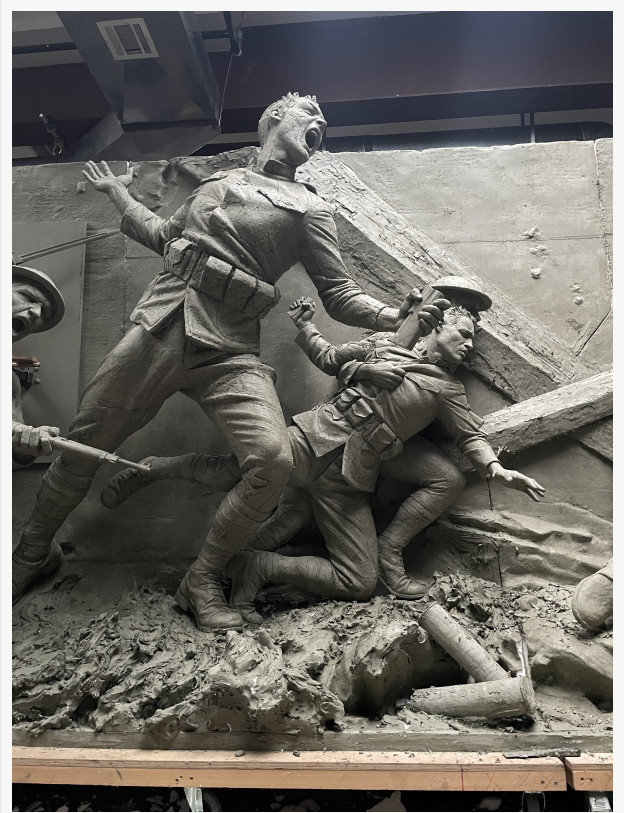

NATIONALLY TELEVISED EVENT HONORS TRUE VALOR OF THE DOUGHBOYS IN ILLUMINATION CEREMONY OF WWI MEMORIAL

Master Sculptor Sabin Howard designed, created, and sculpted A Soldier's Journey, the centerpiece of the National WWI Memorial in Washington, D.C.

Initially reluctant to enter the war, brave Americans from around the country rose to the occasion. They answered the call to duty. They were ready to give everything in service to God, country, and civilization. Sabin Howard, widely considered America's Michelangelo, captures this pivotal moment in American history with his breath-taking sculptural scenes in A Soldier's

Journey.

Howard's massive 38-figure monument opens with a father kneeling in front of his daughter, receiving his helmet from her. Their gazes cross tenderly. The wife and mother, called the Standing Mom, rests her hands on the man's shoulders, a loving gesture. It's a patriotic scene, the calm before the storm, a family coming together before one member makes the ultimate sacrifice for his country.

In the next scene, our wife becomes the Heroic Mom, grasping her Beloved's arm as he hears the call to battle. The doughboy dad surges forward to join his brothers-in-arms.

Howard's skill as a figurative sculptor is such that the Heroic Mom, though bronze, appears to tremble with her conflicting feelings. She is the individual everywoman who is torn up about her mate leaving for war; she is also an allegory for the United States, that had hitherto followed an isolationist policy, and was hesitant to send its sons and daughters to Europe.