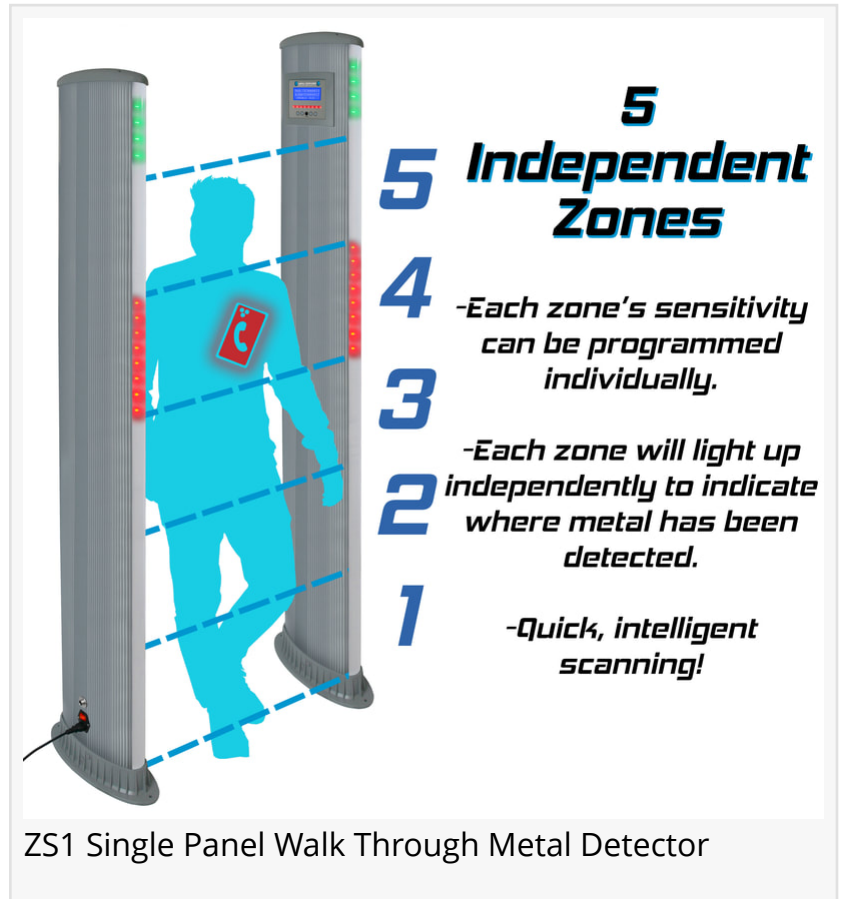

Simpler, Unnoticeable Security at Events, Schools, and Venues: Metal Defender Offers The ZS1 Walk-Through Metal Detector

*Effortless and Discreet Security:
Introducing Metal Defender's ZS1 Walk-Through Metal Detector for Events, Schools, and Venues.*

MINOOKA, IL, USA, August 20, 2024 /EINPresswire.com/ -- [Metal Defender](#), a leading innovator in security technology, proudly introduces the ZS1 Single Panel [Walk-Through Metal Detector](#). This advanced security solution is engineered to provide exceptional protection while maintaining a sleek, user-friendly, and discreet profile. The ZS1 walk through [metal detector](#) is ideal for a variety of settings, including events, educational institutions, and public venues, where robust security is crucial.

Elevating Security Standards

Addressing the demand for discreet and modern solutions, the ZS1 departs from the traditional, bulky walk-through metal detectors that typically feature two vertical panels and an overhead top. This new model is a significant upgrade from our original MD-1HXL single-panel design, removing the overhead top and reducing overall bulk to create a sleeker, lighter, and more efficient unit. The ZS1 is designed to meet the growing need for effective security screening with a more subtle and less intrusive appearance.

Enhanced Weapon Detection: Unlike competitors, this unit is capable of detecting guns and knives, providing superior security and peace of mind.

Intuitive Control Board: Equipped with LED indicators and touch pads, ensuring straightforward operation and reducing the need for extensive training.