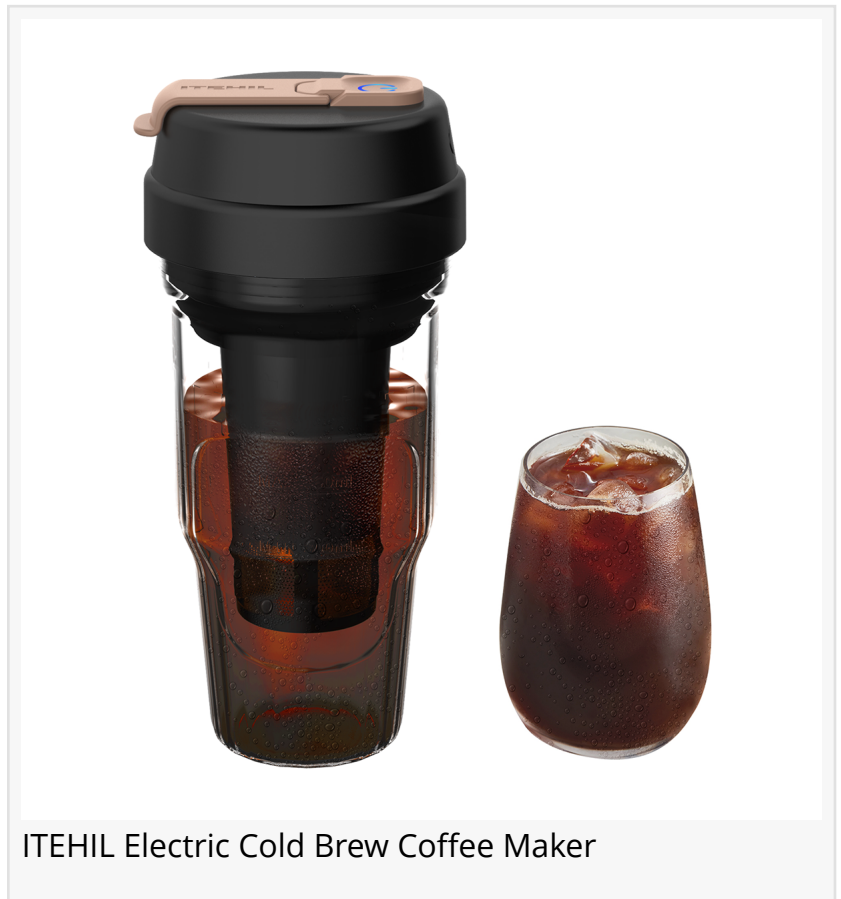

August Flash Deal: ITEHIL Portable Electric Cold Brew Coffee Maker Now 20% OFF

All-in-one cold brew coffee solution, No need for hot extraction + cooling, 15-minute cold brew revolution

CALIFORNIA, US, August 13, 2024 /EINPresswire.com/ -- ITEHIL has announced an exciting August Flash Sale for its popular [Electric Cold Brew Coffee Maker](#), bringing exciting opportunities to coffee lovers. From now till the end of the month, consumers can enjoy a limited-time discount of 20%, giving more people the opportunity to experience the superior performance of this innovative device.

About ITEHIL Electric Cold Brew Coffee Maker

ITEHIL Electric Cold Brew Coffee Maker

has won the favor of consumers for its convenience and efficiency. With its smart, portable, and lightweight design, this coffee maker can make dense and fragrant cold brew coffee in just 15 minutes, breaking the limitations of traditional cold brewing, which takes a long time to make and is complicated to operate. ITEHIL Electric Cold Brew Coffee Maker not only saves time, but also provides users with consistent coffee quality, making it an ideal choice for outdoor, home, and office use.

Limited time discount

During the August flash sale, ITEHIL electric cold brew coffee machines will enjoy a 20% discount. Enter the discount code [AUG20] to enjoy the 20% discount. [Click to enter the cold brew coffee cup event page](#). For coffee lovers, this discount is an opportunity not to be missed.

ITEHIL Electric Cold Brew Coffee Maker

Why choose ITEHIL

Quick cold brew: Traditional cold brew coffee takes 12-24 hours, but the ITEHIL cold brew coffee machine only takes 15 minutes to brew, which will save users most of the time and avoid the trouble of waiting for a long time.