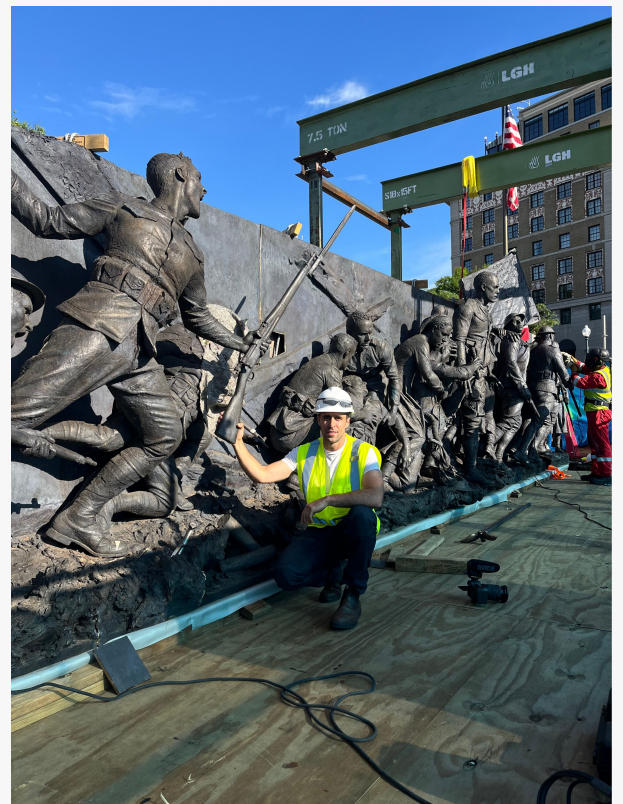

Sculptor Charlie Mostow onsite with A Soldiers Journey