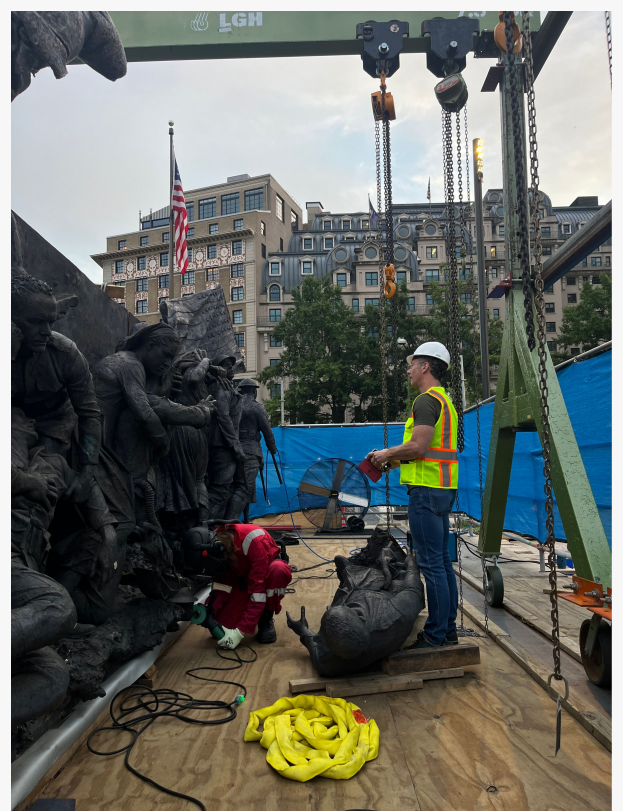

Their dedication to excellence in their art is a fitting way to honor Those Who Shall Not Be Forgotten.

As [First Things](#) magazine states, "To erect a sculpted memorial is to make a statement: "We will remember." Bronze, stone, marble, steel—the very matter of sculpture will its permanence. To forge a collective memory is the sacred responsibility entrusted to the sculptor commissioned to create a public memorial. The purpose of his art is to direct a nation's gaze back over its past with reverence and gratitude; it is also to cast our values, ideals, and faith irrevocably into the future."

Mostow adds, "I've told the story of A Soldiers Journey to passersby during the install which evoked tears. I can't wait for the public to experience it up close and personal on the 13th. "

Patinating the piece will not be Howard and Mostow's final engagement with this magnificent work of art.

Howard will illuminate A Soldier's Journey in a candlelit ceremony at dusk on September 13, General Pershing's birthday. Mostow will be at Howard's side for the solemn event, which will be attended by dignitaries, notables, celebrities, and

Master Sculptor Sabin Howard checks Flag placement A Soldier