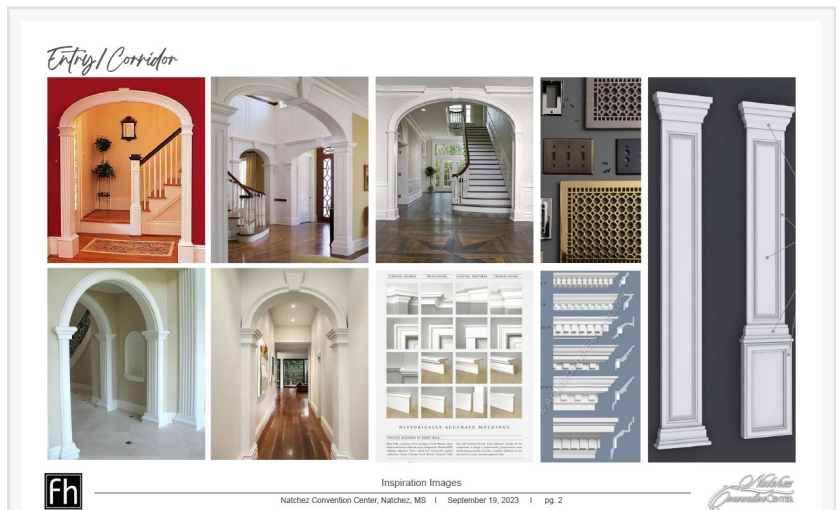

for years to come.

ABOUT THE NATCHEZ CONVENTION CENTER.

Located in the heart of the historic downtown district, the Natchez Convention Center first opened its doors in 2002. It serves as home-base for events, boasts 32,000 square feet of state-of-the-art meeting/exhibit space, and is supported by the adjacent Community Center and 119-room host hotel, Natchez Grand Hotel. The Convention Center and its sister complexes are steps from exceptional accommodations, fine dining, historic attractions and some of the best antique shops in the South.

ABOUT THE HISTORIC CITY OF NATCHEZ:

Founded in 1716, The City of Natchez, Mississippi, prides itself on being the oldest city on the Mississippi, and is dedicated to enhancing residents' quality of life while preserving its rich cultural heritage. The official city website is <https://natchez.ms.us>.

Ronda Doran, Assistant to the Mayor
City of Natchez
+1 601-445-7555

[email us here](#)

Visit us on social media:

[Facebook](#)

[Instagram](#)

[YouTube](#)

The many design inspirations for the renovation from Feltus-Hawkins Design and Waycaster & Associates Architect.