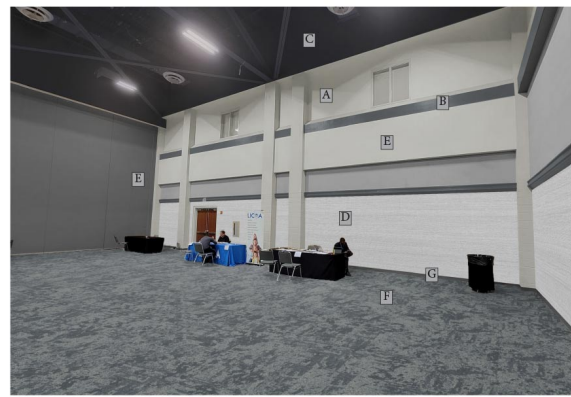

The renovation is led by local architect Johnny Waycaster, who designed the original facility over twenty years ago and is now spearheading the renovation efforts. Marjorie Feltus Hawkins of [Feltus-Hawkins Design](#) has been instrumental in developing the design plans, ensuring that the renovation reflects the one-of-a-kind, true Natchez ambiance.

"I am confident that the outcome of this renovation will be transformational for convention traffic to Natchez," added Gibson.

The mayor also attributes the hard work of James Johnston, the city's Director of Community Development, and the support of the Board of Aldermen, who has dedicated much time and effort to the project, without any increase of taxes. The Convention Center's management team, led by Mr. Warren Reuther, has been instrumental in overseeing that there are minimal disruption to the center's operations.

With the Natchez Grand Hotel, as well as ongoing renovations to the Natchez Civic Center, Natchez City Auditorium, and the soon-to-be-opened "River Room" at the Historic Natchez Depot on Broadway Street, the [City of Natchez](#) is poised to emerge as a premier convention destination

- A PAINT THROUGHOUT
  SW 7672 KNITTING NEEDLES
- B ACCENT PAINT
  SW 7075 WEB GRAY
- C CEILING PAINT
  SW 7076 CYBERSPACE
- D WALLCOVERING
  MDC MIV6006
  ZOYA CONCRETE
- E ACOUSTICAL PANELS &
  OPERABLE PARTITION
  MANUF./FABRIC TBD
- F CARPET TILE 18X36
  MANNINGTON
  DARK SKIES DRIFT,
  HORIZON 14927
  GLUE DOWN
  VERTICAL ASHLAR PATTERN
- G RUBBER BASE
  TARKET
  BASEWORKS THERMOSET
  TRADITIONAL 4" BASE
  BEDROCK TA6

Exhibit Hall