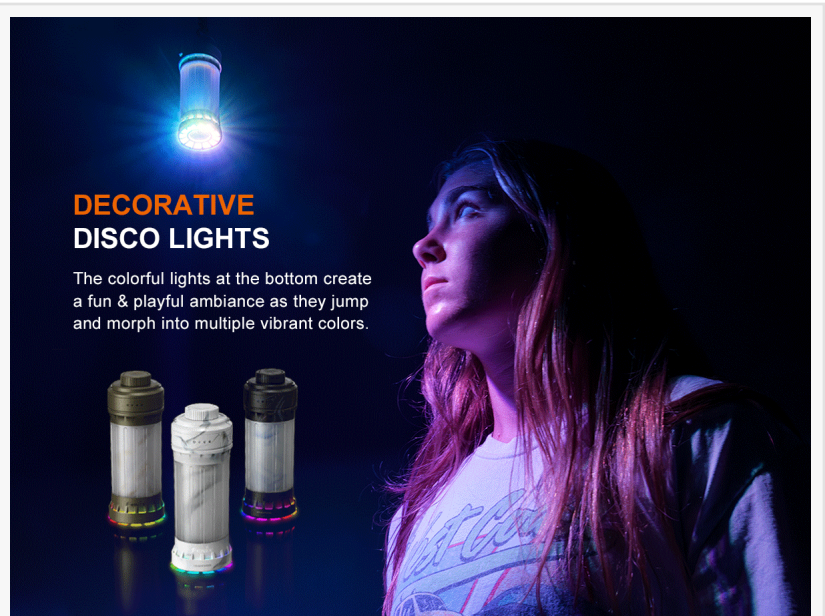

Fenix CL22R Rechargeable Lantern Disco Mode