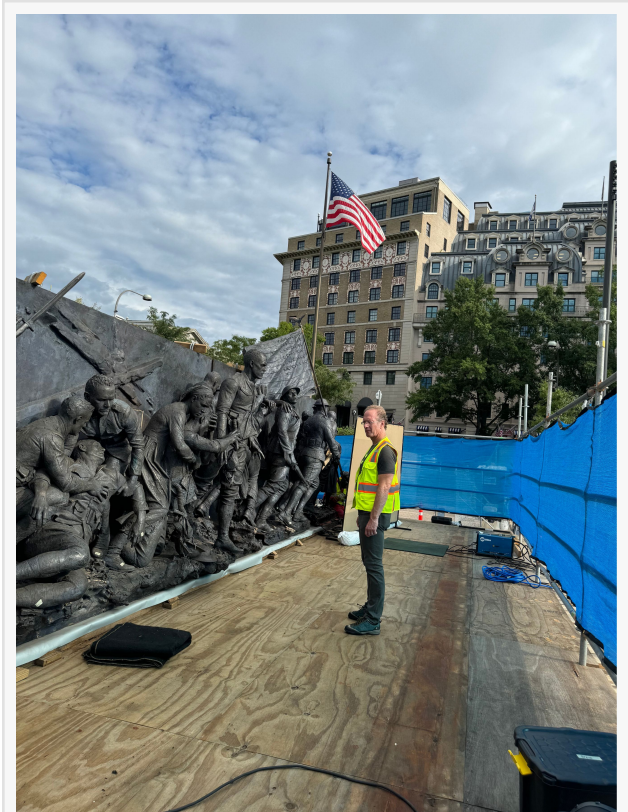

Master sculptor Sabin Howard won the design competition for the National WWI Memorial. He created a radically beautiful sculpture.

KENT, CT, UNITED STATES, August 22, 2024 /EINPresswire.com/ -- In 2016, master sculptor [Sabin Howard](#) won the international design competition for the National WWI Memorial. He and his teammate architect-in-training Joe Weishaar beat 360 teams from around the world for the great honor of memorializing the Great War, the War to End All Wars, for which 4.8 million Americans mobilized and 116,516 died.

Howard's background in drawing and sculpting after his great masters Leonardo, Michelangelo, and Raphael led him to design a radically beautiful sculpture: 60' long and 10' high, 25 tons of bronze, featuring 38 figures telling the story of [A Soldier's Journey](#).

These soldiers, nurses, and even children fit together as a sublime and cohesive symphony of art while also being beautiful and whole as single figures: humanity at its finest, interconnected and elevating.

“

Art represents us. How do we want to be represented?”

Master Sculptor Sabin Howard

Howard's human and humane vision of art stands in direct opposition to the alienation, irony, and debasement of the art of the last one hundred years. Ironically, it was World War I itself, with its decimation of Europe, that ushered in the soulless and fragmented art of ugliness and discomfort.

Sculptor Sabin Howard oversees on site assembly of A Soldier's Journey