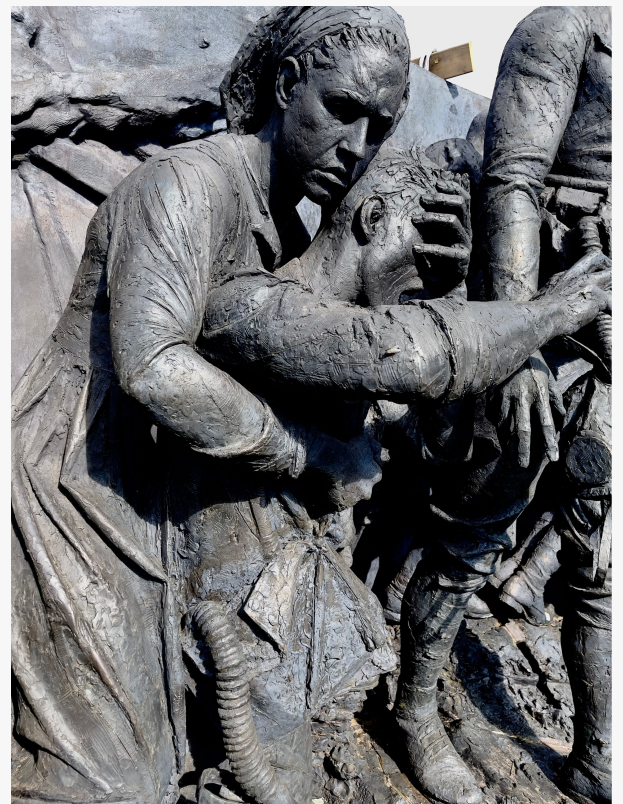

NATION'S CAPITAL PREPARES TO CELEBRATE VETERANS OF WWI AND ALL WARS WITH MAGNIFICENT RENAISSANCE MEMORIAL

Master sculptor Sabin Howard won the design competition for the National WWI Memorial. He created a radically beautiful sculpture.

Howard's background in drawing and sculpting after his great masters Leonardo, Michelangelo, and Raphael led him to design a radically beautiful sculpture: 60' long and 10' high, 25 tons of bronze, featuring 38 figures telling the story of [A Soldier's Journey](#).

These soldiers, nurses, and even children fit together as a sublime and cohesive symphony of art while also being beautiful and whole as single figures: humanity at its finest, interconnected and elevating.

Rebecca DeSimone, Esquire
Sabin Howard Sculpture LLC
rdrosebud@gmail.com

Visit us on social media:

[X](#)

[LinkedIn](#)

[Instagram](#)

[YouTube](#)

[Other](#)

Sabin Howard's Heroic Nurse and Struggling Soldier