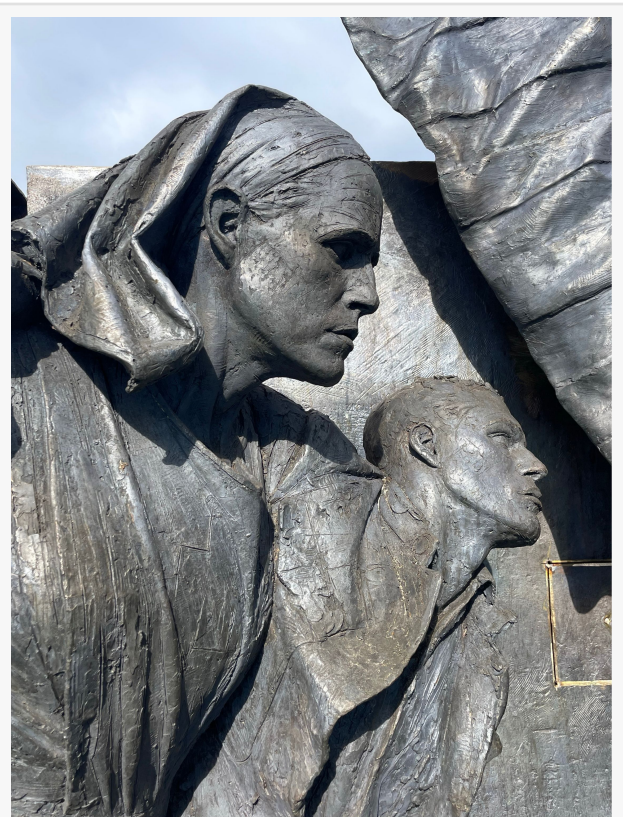

NATION'S CAPITAL PREPARES TO CELEBRATE VETERANS OF WWI AND ALL WARS WITH MAGNIFICENT RENAISSANCE MEMORIAL

Master sculptor Sabin Howard won the design competition for the National WWI Memorial. He created a radically beautiful sculpture.

Howard's background in drawing and sculpting after his great masters Leonardo, Michelangelo, and Raphael led him to design a radically beautiful sculpture: 60' long and 10' high, 25 tons of bronze, featuring 38 figures telling the story of [A Soldier's Journey](#).

These soldiers, nurses, and even children fit together as a sublime and cohesive symphony of art while also being beautiful and whole as single figures: humanity at its finest, interconnected and elevating.

Rebecca DeSimone, Esquire
Sabin Howard Sculpture LLC
rdrosebud@gmail.com

Visit us on social media:

[X](#)

[LinkedIn](#)

[Instagram](#)

[YouTube](#)

[Other](#)

Sabin Howard's Heroic Nurse and Struggling Soldier