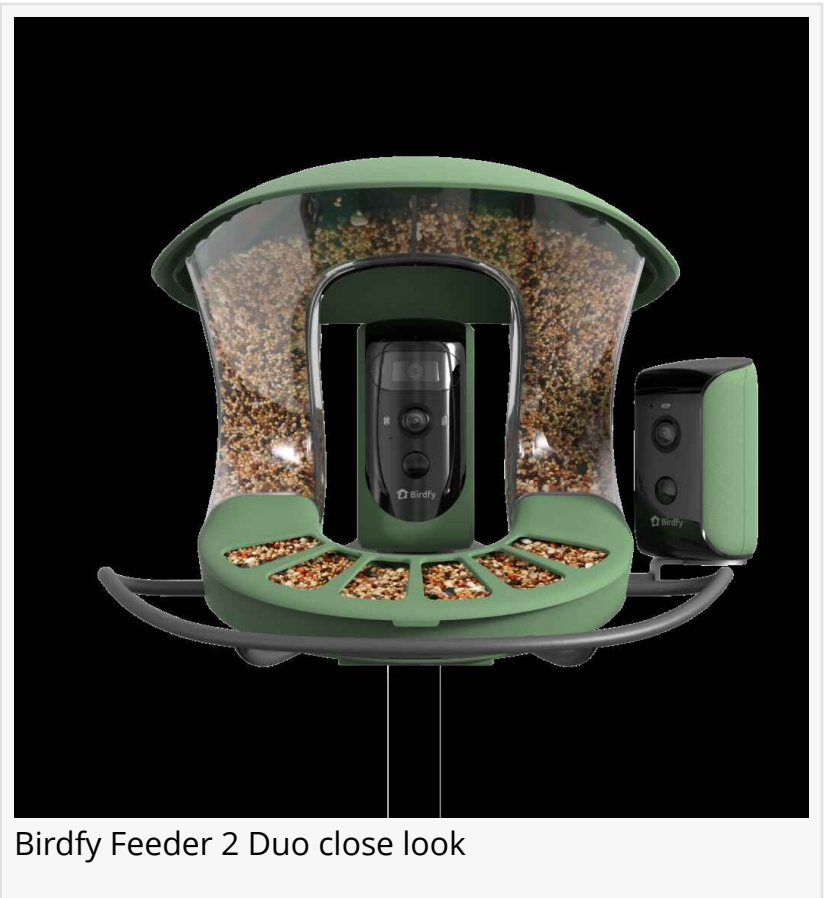

Birdfy Feeder 2 Duo

Enhanced Visual Technology

At the core of the Birdfy Feeder 2 is its groundbreaking camera technology. This feeder can capture intricate bird movements at high FPS for unparalleled detail. The dual-lens front camera offers both wide-angle views and stunning bird portraits, ensuring every moment is captured with exceptional clarity. With real-time notifications and precise species identification available through the accompanying app, Birdfy redefines the birdwatching experience, merging technology with nature in an unprecedented way.

Birdfy Feeder 2, Birdfy Feeder 2 Pro, and Birdfy Feeder 2 Duo

The Birdfy Feeder 2 series offers a range of options to suit different birdwatching needs.

- Birdfy Feeder 2: Designed with a single 1080P camera, this model focuses on wide-angle live viewing. It merges futuristic design with nature-inspired colors, offering a stylish and functional choice for bird enthusiasts.

- Birdfy Feeder 2 Pro: Taking a step further, the Pro model features a dual-lens camera that

captures both wide-angle views and high-quality portrait shots. This model introduces automatic tracking, ensuring every bird is captured in stunning detail.

- Birdfy Feeder 2 Duo: The Duo model, the most advanced in the series, is the world's first smart bird feeder with dual cameras and three lenses, offering an additional side angle observation compared to the Pro model. It combines a 1080P wide-angle lens for live viewing with a dual-lens camera for superior quality and auto-tracking capabilities. This model offers the most comprehensive birdwatching experience, making it the ideal choice for serious enthusiasts.