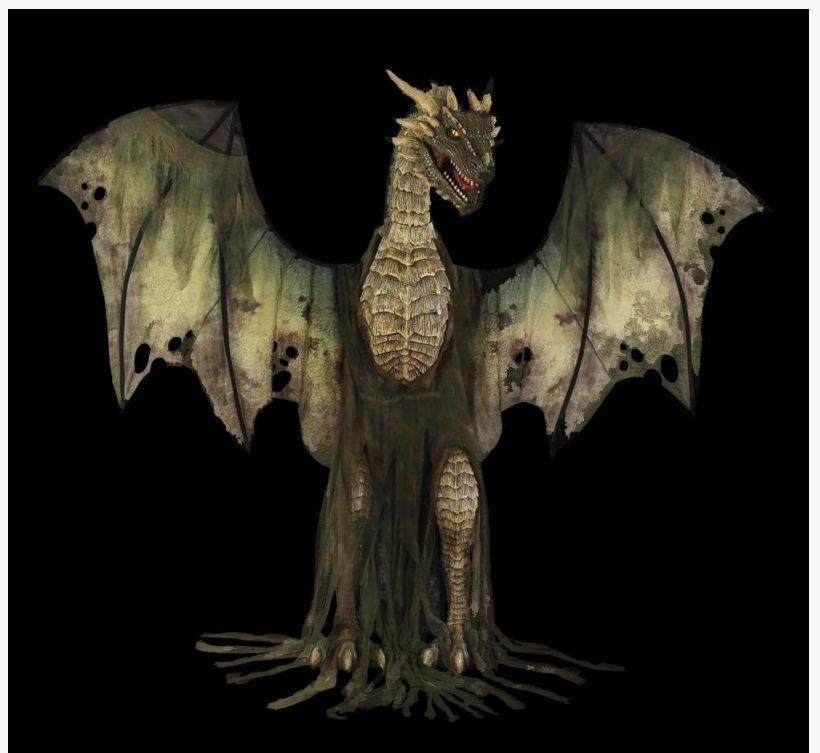

animatronic captures every sinister detail, from her cackling laughter to the child's desperate struggles, making it the ultimate horror display centerpiece.

Lunging Haggard Witch Electric Animated Halloween Prop
With her tattered robes and glowing red eyes, this witch springs forward unexpectedly, shrieking curses at onlookers. Her realistic motions and startling speed will leave even the bravest visitors jumping in fright, perfect for haunted houses and entryways.

Prowling Jack Animated Prop – 7 Ft
Standing tall at 7 feet, Prowling Jack stalks his prey with a menacing, slow-moving gait. His flickering, malevolent eyes and eerie, echoing laughter make him a perfect addition to any dark garden or haunted pumpkin patch scene.

Animated Winter Forest Dragon

“

Our latest animatronics blend advanced technology with intricate design, ensuring unforgettable scares for any Halloween display, whether for professional haunts or home setups.”

Jerry Parrino, Founder of The Horror Dome

Winter Forest Dragon Electric Animated Halloween Prop
Emerging from a frosty woodland, this animatronic dragon snarls with chilling realism, its wings flapping and nostrils flaring. Complete with sound effects of icy breath and snapping branches; this dragon adds a fantasy twist to your horror display.

Wailing Phantom Electric Animated Halloween Prop
The Wailing Phantom glides with a ghostly presence, its spectral robes billowing in an unseen wind. This ghostly figure moans mournfully, its LED-lit face and skeletal hands creating an ethereal, otherworldly ambiance for any haunted scenario.

Soul Stealer Animated Prop

The Soul Stealer reaches out with clawed hands, illuminated by a spectral glow. His whispered incantations and chilling laugh will send shivers down spines as he moves, creating a dark and eerie focal point for any Halloween setting.