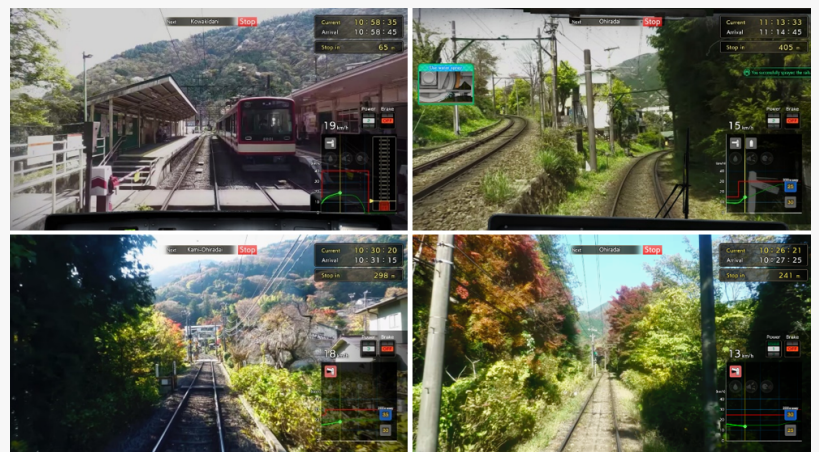

Sonic Powered is pleased to announce a new game that will allow you to enjoy the experience of operating Japanese trains on Nintendo Switch™, PlayStation® 4, and Steam®.

Japanese Rail Sim - This game is a new type of train operating game that uses video taken from the cab of a real train, to make you feel like you are really operating a train through live-action video. The game is set in a Japanese sightseeing area, such as Kyoto or Hakone, and you can also enjoy tourist information on famous sightseeing spots where you can feel the nature, history, and culture of Japan.

The operating method is simple and easy to play, but the game is very in-depth because mastering it requires accurate operating with respect to stopping points and times.

A realistic operating experience, easy yet hard to master, relaxing sightseeing - this is the "Japanese Rail Sim" series. We hope you will enjoy playing it!

Japan Rail Sim

Japanese Rail Sim: Hakone

Japanese Rail Sim: Hakone Screen Shot

The latest title is set in the popular tourist destination of Hakone!
Experience the charm of Japan, along with the scenery of the seasons!

Hakone is close to Tokyo and Mt. Fuji and attracts many tourists.

Hakone is a place rich in Japanese culture, with spots where visitors can experience nature in each of the four seasons, hot springs that warm the body and soul, and shrines with a sense of history.