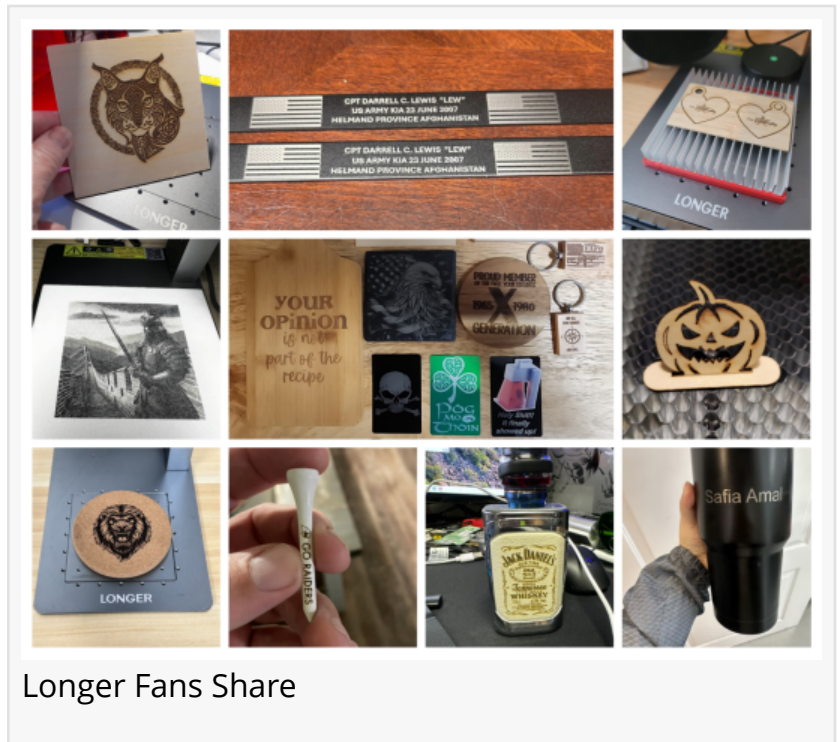

Key Features

Advanced Field Lens technology enables the Longer Nano Pro 12W to achieve a precision of 0.01×0.01 mm. Whether you're engraving intricate jewelry or designing custom home decor, this engraver handles it with remarkable speed and accuracy, boasting engraving speeds up to 5000mm/s by the Galvo system, surpassing similar products by 20%. Its generous work area of 100×300 mm² (3.94 \times 11.81 inches) and the ability to cut wood up to 10mm thick make it perfect for many projects. The rotating extender can be adjusted 180° with the Rotary Extension, providing

Nano Pro 12W: 5000mm/s Ultra-Fast Engraving with Galvo System

The World's First 12W Portable Handheld Laser Engraver

convenience for various engraving scenarios.

Highly Versatile and Portable

The Longer Nano Pro 12W is designed with both functionality and convenience in mind. Unlike other portable laser engravers, the Longer Nano series directly supports LaserGRBL and LightBurn, as well as the LaserBurn app developed by LONGER. This exclusive compatibility makes the Nano Pro particularly user-friendly and versatile, allowing you to bring your creativity to life whether you're working from home or in a collaborative space outdoors.

[Nano Fans Share](#)

Şerban Adrian: "I've already started using it and it's incredibly handy!"

Valerio Pastorello: "I tried engraving on pencils and pens today. The Nano Pro performed flawlessly from the first try. I love this machine more each time I use it."