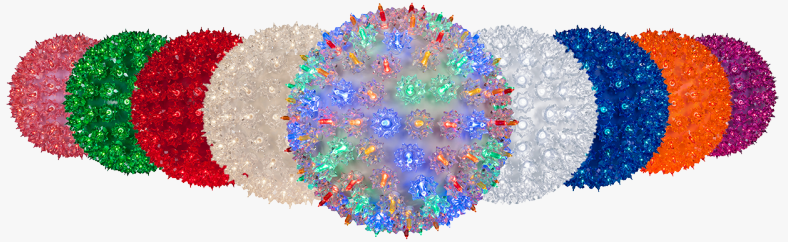

Peter O'Reilly
Wintergreen Corporation
+1 919-724-7256
mrketing@wintergreencorp.com
Visit us on social media:
[Facebook](#)
[X](#)

[LinkedIn](#)
[Instagram](#)
[YouTube](#)

Wintergreen Lighting® Starlight Spheres are available in nine colors and three sizes.