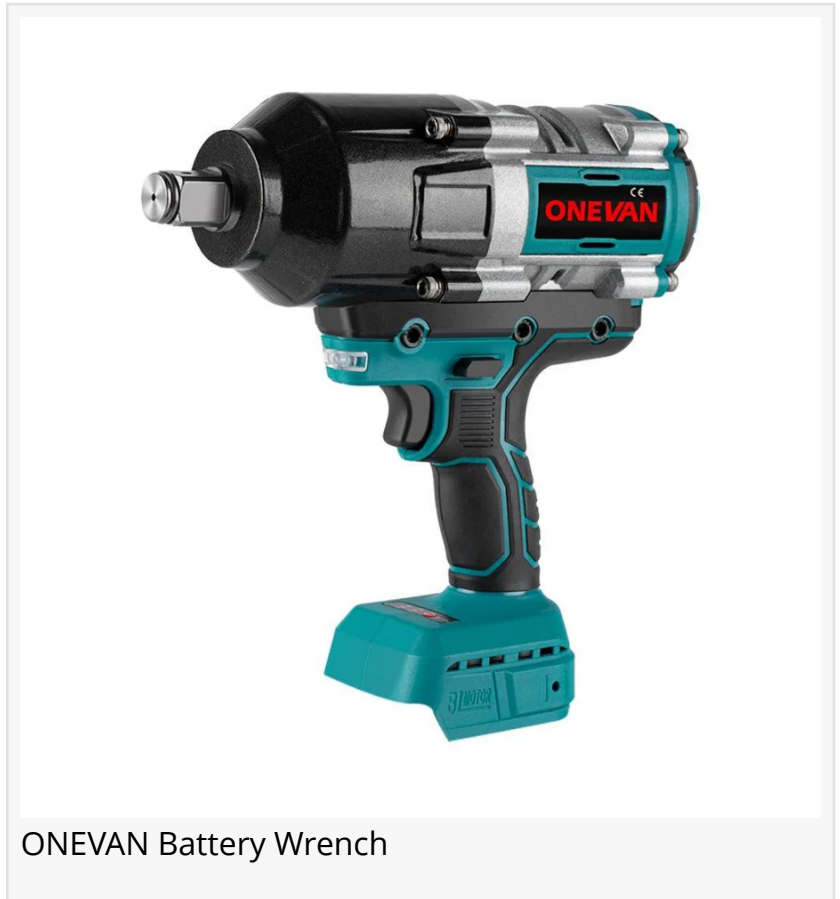

How ONEVAN Cordless Impact Wrenches Simplify Workflow

ONEVAN Tools is dedicated to designing, manufacturing, and delivering cordless tools that simplify workflow with efficient designs and user-friendly features.

ONEVAN Battery Wrench

ONEVAN: A Combination of Innovation and Quality

ONEVAN Tools is dedicated to designing, manufacturing, and delivering durable and precise cordless power tools. These tools offer reliable performance and value for money. ONEVAN's product range includes tools for automotive, gardening, camping, home improvement, and woodworking, with fast shipping on cordless impact wrenches, saws, grinders, hammers, drills, and blowers.

Powerful ONEVAN Cordless Wrench Series

ONEVAN 1/2" 1200N·m Cordless Impact Wrench

This [1/2 cordless impact wrench](#) features 1200N·m torque, designed for heavy-duty applications. Stepless speed control allows for precise adjustments, ensuring tasks are completed effectively. The brushless motor contributes to longevity and safety. The cordless design provides mobility, suitable for construction, automotive repair, maintenance, and woodworking.

ONEVAN 1/2" 1000N·m Cordless Ratchet Wrench

Suitable for various tools, including car repair and power supplies, this electric ratchet wrench includes a brushless motor that is high-temperature resistant. One-handed operation and built-in LED lighting offer convenience, while the quick-change chuck design enhances work efficiency.