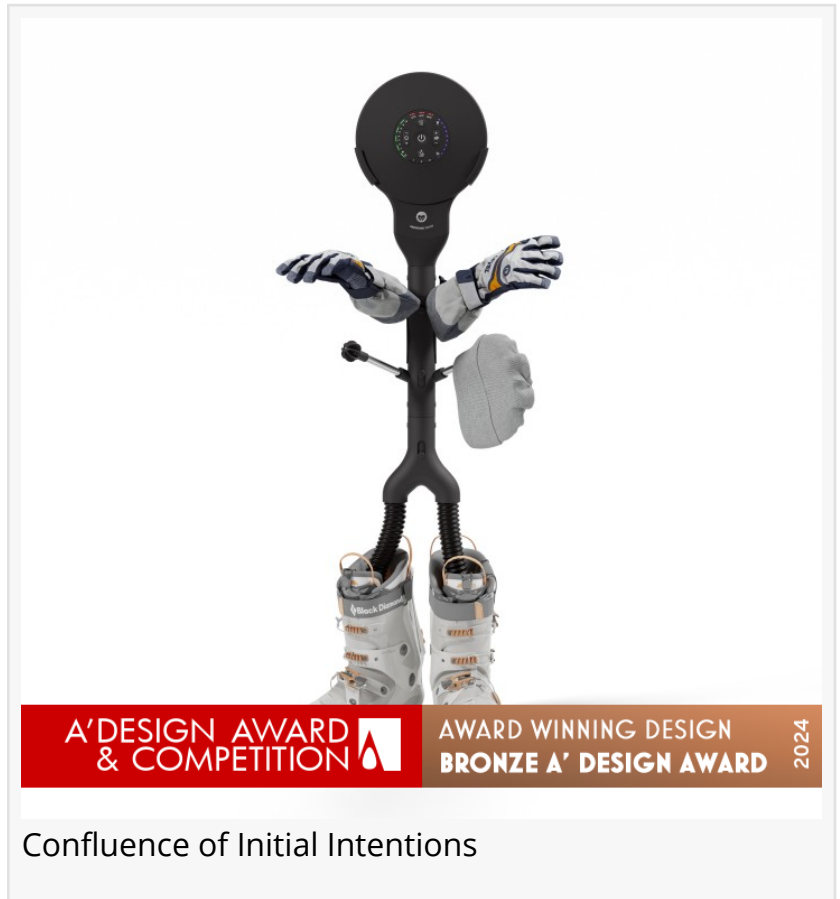

Confluence of Initial Intentions by Yi Chun Chung Wins Bronze in A' Interior Design Awards

Yi Chun Chung's Innovative Residential House Design Recognized for Excellence by Prestigious International Design Competition

COMO, CO, ITALY, October 2, 2024 /EINPresswire.com/ -- The A' Design Award, one of the world's most respected [design competitions](#), has announced [Yi Chun Chung](#) as a Bronze winner in the [Interior](#) Space and Exhibition Design category for the exceptional work "Confluence of Initial Intentions." This prestigious recognition highlights the innovative design and superior execution of this residential house project, which showcases Yi Chun Chung's skill and creativity in the field of interior design.