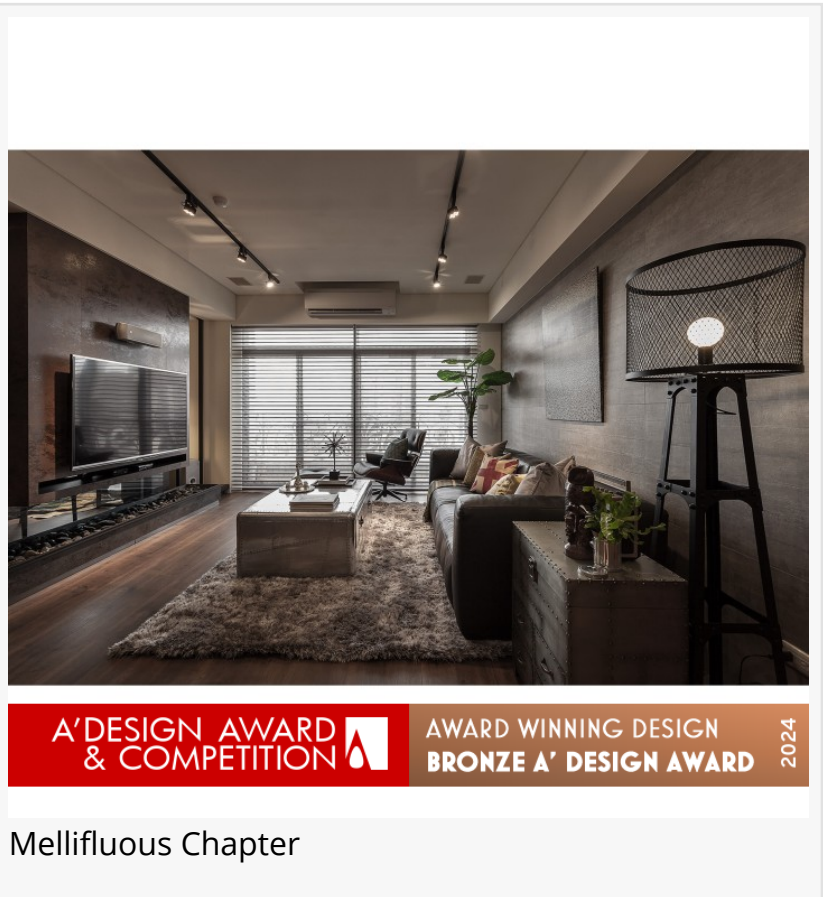

# Mellifluous Chapter by Chih-Wei Yang Wins Bronze in A' Interior Design Awards

*Chih-Wei Yang's Exceptional Residence Design Recognized for Its Harmonious Blend of American and Industrial Styles*

COMO, CO, ITALY, October 6, 2024 /EINPresswire.com/ -- The A' [Design Award](#), a highly respected recognition in the field of [interior](#) design, has announced [Chih-Wei Yang's](#) "Mellifluous Chapter" as a Bronze winner in the Interior Space and Exhibition Design category. This prestigious accolade highlights the exceptional quality and innovation of Yang's residential design, which seamlessly blends American and industrial styles to create a serene and comfortable living space.

The A' Interior Space, Retail and Exhibition Design Award is highly relevant to the industry and its stakeholders, as it showcases designs that align with current trends and advance interior design standards and practices. Mellifluous Chapter exemplifies these qualities, offering practical benefits to users through its thoughtful combination of materials, sound insulation considerations, and minimalist aesthetic, ultimately contributing to the advancement of the interior design field.

Mellifluous Chapter stands out for its harmonious fusion of dark tones, natural wood textures, and minimalist lines, creating a tranquil and unobstructed living environment. The designer's careful selection of materials, including cement walls, architectural concrete, etched tiles, and wooden flooring, reveals the beauty of nature while ensuring functionality. The suspended TV wall design reduces psychological pressure, while the slightly raised study room floor minimizes noise impact on the floor below.