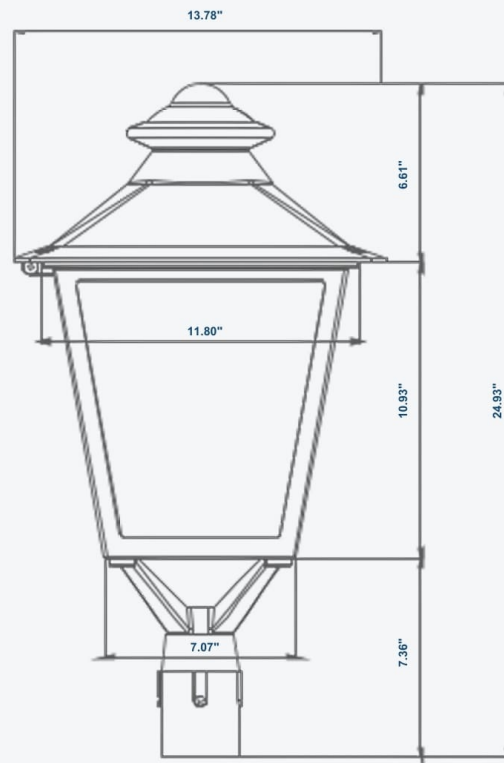

[Instagram](#)

[YouTube](#)

[Other](#)

RADA - LED Post Top Light with Motion Sensor

RADA - LED Post Top Light Fixture Dimensions

RADA - LED Post Top Lighting Application

This press release can be viewed online at: <https://www.einpresswire.com/article/749711832>