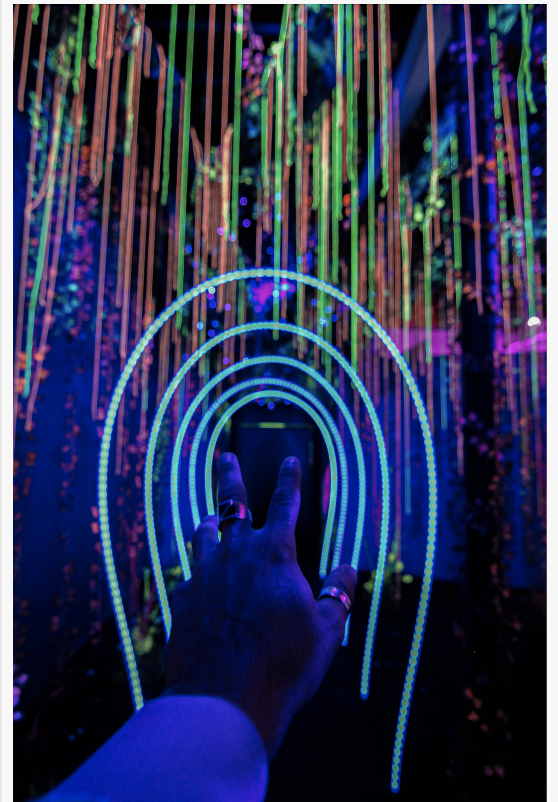

820 Shelby Lane, #106, Austin, TX 78745

(AUSTIN, Texas) — You are invited to be among the first to experience Austin's most groundbreaking immersive art event—Living Dream—the latest interactive masterpiece from Mesmerize! Step into an unforgettable, multisensory dreamworld where fantasy becomes reality, and art pulls you into the story.

This is Austin's immersive art scene at its most cutting edge—get ready to witness an artistic revolution.

A Preview Like No Other—Mark Your Calendars!

Mesmerize co-creators Clay Lillard and Mateo Gutierrez, known for their blockbuster hit Enter the Multiverse at Native Hostel, are taking things to the next level. This November, they'll throw open the doors of their newest creation—a transformed industrial warehouse filled with 15+ immersive art installations: "Living Dream," where You Become Part of the Fantasy

Touch a realm where the boundaries between waking life and dreams dissolve. From the towering Colossal Crystal—the heart of this fantasy landscape—to the whimsical Painted Passage, where you quite literally step into the art, Living Dream is a journey for the whole family. Interactive projections, secret "Monstie" guides, and jaw-dropping photo-ops await, designed to ignite your imagination and unlock the mysteries hidden within this dreamscape.

Mesmerize: Living Dream officially opens to the public November 2024, with timed tickets to

An Original Immersive Experience from Mesmerize