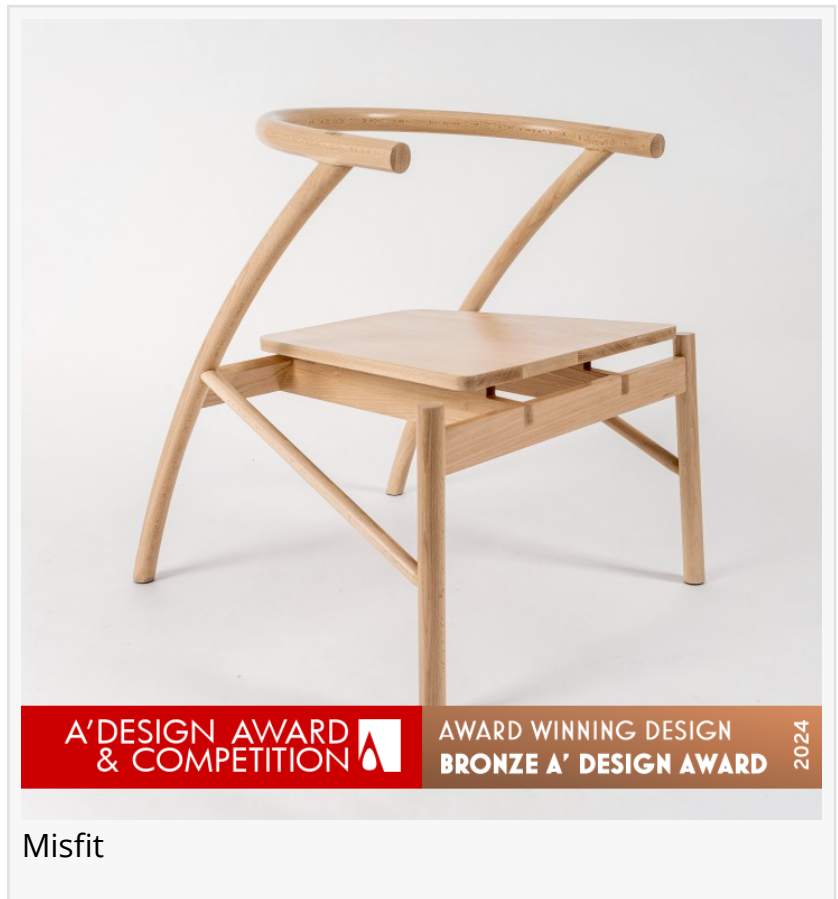

The Misfit Chair's recognition by the A' Furniture Design Awards underscores its relevance to current trends and needs within the industry. Its unique design, characterized by curved rear

legs connected to a flowing backrest, aligns with the growing appreciation for furniture that combines aesthetic appeal with practical functionality. This award validates the Misfit Chair's potential to positively influence furniture design standards and inspire future innovations.

What sets the Misfit Chair apart is its distinctive assembly of legs, backrest, and crossbars, all meeting at unconventional angles yet harmonizing beautifully. This design embodies the unconstrained spirit and authenticity of the current generation, offering a fresh perspective on seating. The chair's sturdy construction, achieved through mortise and tenon joints and wedged connections, ensures durability without compromising its visual appeal.

Winning the Bronze A' Furniture Design Award serves as a powerful motivator for Chanhee Kim and her design team to continue pushing the boundaries of furniture design. This recognition validates their approach of infusing furniture with generational narratives and encourages