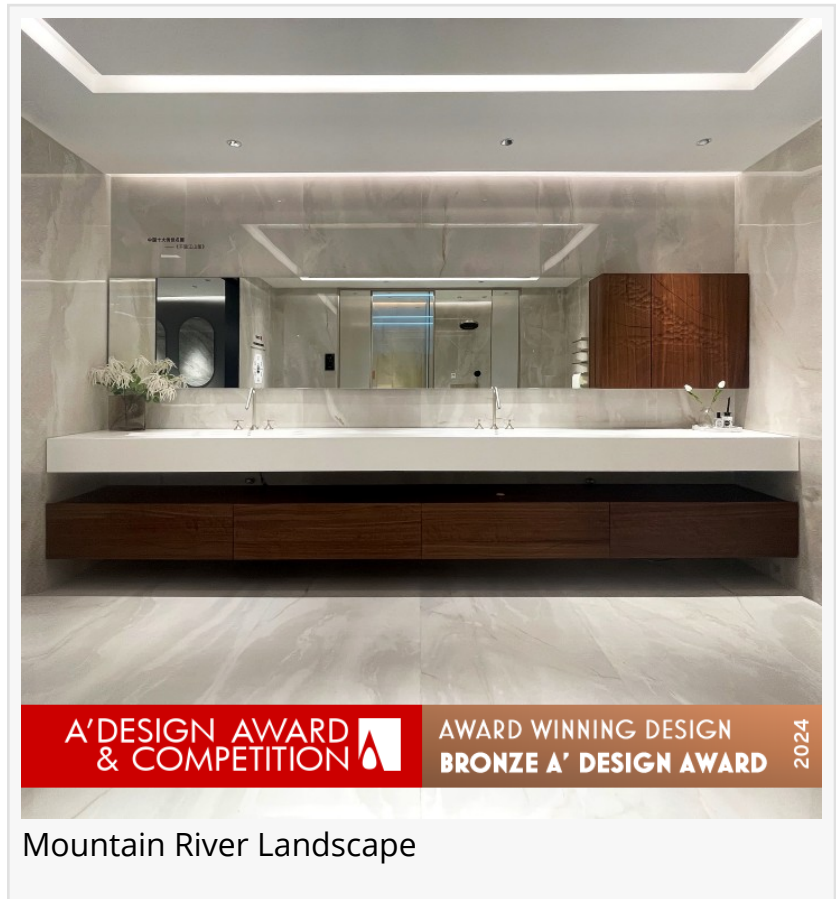

Mountain River Landscape by Wei Xu and Tiantian Xu Wins Bronze in A' Bathroom and Sanitary Ware Awards

*Innovative Bathroom Vanity Design
Inspired by Chinese Painting Recognized
for Exceptional Craftsmanship and
Sustainable Features*

COMO, CO, ITALY, October 30, 2024 /EINPresswire.com/ -- The A' Design Award, a highly prestigious and well-recognized award in the field of [sanitary ware](#) design, has announced Mountain River Landscape by [Wei Xu and Tiantian Xu](#) as a Bronze winner in the Bathroom Furniture and Sanitary Ware Design category. This remarkable achievement highlights the design's exceptional craftsmanship, innovative use of materials, and alignment with sustainable practices within the industry.

Inspired by the renowned Chinese painting "Thousand Miles of Rivers and Mountains," Mountain River Landscape features a custom-made 4-meter long wall-hung cabinet and countertop crafted from independently developed skin-feel artificial stone. The basin, molded in a single piece after 168 hours of meticulous polishing, mimics the flow of rivers and streams with its rolling hills texture. This unique design element creates a captivating landscape painting effect within the bathroom, embodying the concept of harmonious integration between humans and nature.