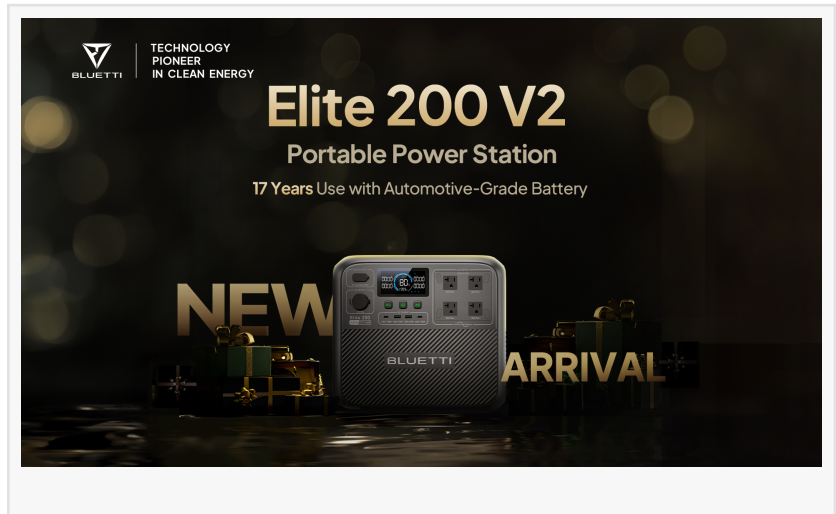

# BLUETTI Launches Elite 200 V2: A High-Performance Portable Power Station for Home Backup and Outdoor Adventures

LOS ANGELES, CA, UNITED STATES,  
November 13, 2024 /

EINPresswire.com/ -- BLUETTI, a leader in sustainable energy solutions, has announced the launch of the [Elite 200 V2](#), a cutting-edge portable power station designed to meet the growing demand for reliable home backup and off-grid power. With a compact design and enhanced features, the Elite 200 V2 redefines the standard for portable energy solutions.

## Long-Lasting Power with Advanced Battery Technology

The Elite 200 V2 features LiFePO4 (LFP) batteries, known for their durability and long lifespan. With over 6,000 charge cycles, this power station lasts 12 times longer than traditional lithium-ion batteries, ensuring 17 years of reliable use. It is also the first power station to pass 33 stringent CNAS battery tests, offering peace of mind for both residential and outdoor applications.

## Reliable Backup for Homes and Outdoor Adventures

Designed to meet the needs of both home and outdoor users, the Elite 200 V2 offers a 2,600W output and a 2,073.6Wh capacity. It can power essential household appliances during power outages, such as refrigerators, lights, routers, and microwaves. For example, it can keep a 100W refrigerator running for up to 16.8 hours, preventing food spoilage during extended blackouts.

## Compact and Space-Efficient Design

The Elite 200 V2 is engineered to deliver 2kWh of power in a remarkably compact design.

Measuring just 13.7 x 9.8 x 12.6 inches, it is 40% smaller than its predecessor, making it perfect for RVs, tiny homes, and other space-conscious setups. The use of advanced prismatic LFP cells and a wireless internal structure design allows for high energy density, ensuring optimal performance in a small footprint.