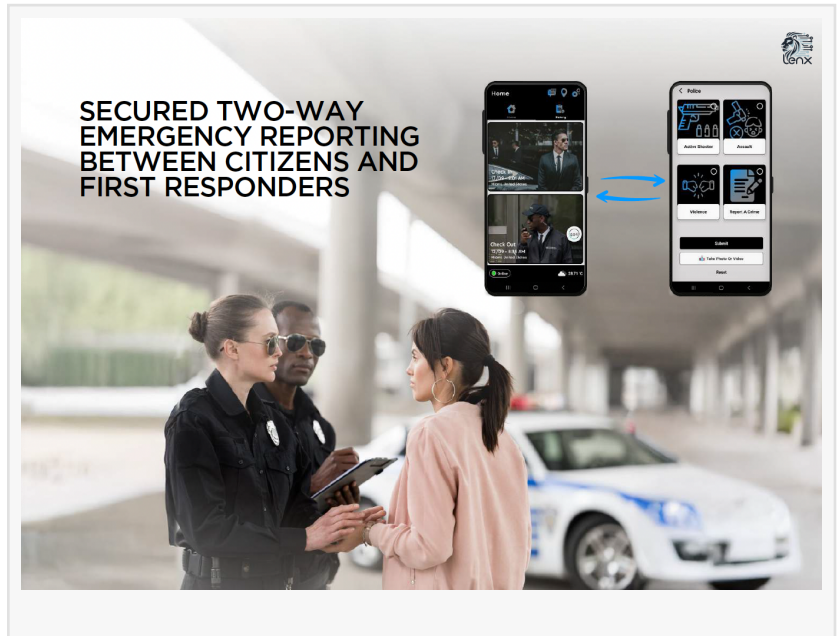

# LENX Unveils Advanced Safety Solutions Comprehensive Apps for First Responders, Security Guards, Students, and Civilians

*LENX AI-powered Object Detection,  
Advanced Camera and Drone  
Surveillance, Communication Solutions,  
and Intelligence Systems*

CHICAGO, IL, UNITED STATES,  
November 11, 2024 /

EINPresswire.com/ -- [LENX](https://lenx.io) (lenx.io), a leader in innovative emergency response technology, proudly introduces its latest suite of mobile applications, designed to cater to the unique safety and communication needs of first responders, security guards, students, and everyday civilians. Equipped with a range of plug-and-play features, these apps are set to redefine emergency management, boosting the speed and effectiveness of response times while fostering enhanced community engagement.

The Power Behind LENX™

LENX

LENX's newest offerings are centered around improving emergency preparedness and response capabilities, leveraging the power of AI-driven technology and real-time communication tools. These apps represent LENX's commitment to equipping users with comprehensive