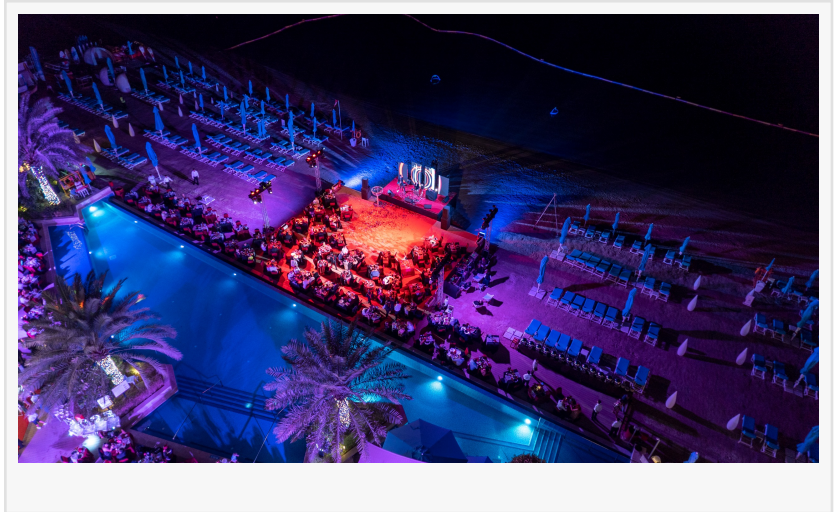

Celebrate a Magical Christmas & New Year at The Retreat Palm Dubai, MGallery by Sofitel

DUBAI, DUBAI, UNITED ARAB EMIRATES, November 13, 2024

[/EINPresswire.com/](https://EINPresswire.com/) -- MGallery The Retreat Palm Dubai is set to welcome guests for the festive season with a lineup of enchanting events designed to bring families and friends together at the region's first holistic well-being resort. The festivities kick off with the annual Christmas Tree Lighting Ceremony in the hotel lobby, where attendees will gather for an evening of festive cheer, accompanied by the hotel choir, delightful treats, warm non-alcoholic mulled grapes, and a special appearance by Santa Claus.

Christmas Tree Lighting Ceremony

- Date: Tuesday 5 December 2024
- Time: 6pm - 7pm
- Location: Hotel Lobby

On Christmas Eve, guests are invited to a dining experience crafted to enchant the senses. Featuring a festive menu prepared by the hotel's expert chefs, the evening will offer seasonal flavours and holiday classics, accompanied by the soft strumming of a live acoustic guitar for a warm ambiance that embraces the spirit of the season.

For New Year's Eve, MGallery The Retreat Palm Dubai presents the Celestial Harmony Gala Dinner. Under a starlit sky, guests can enjoy gourmet dining and live entertainment against the backdrop of the Dubai skyline, creating a memorable atmosphere to ring in 2025.