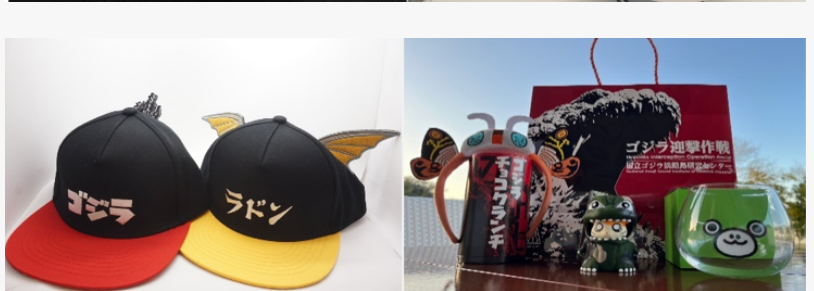

The attraction features the world's first permanent Godzilla museum, as well as "Kaiju no Mori", an indoor area for young children to enjoy free play with around 50 different kinds of kaiju soft plastic models. There is also a range of NIGOD merchandise and special Godzilla-themed food and drink available for purchase. Find the world's largest Godzilla making landfall on Awaji Island!

An extensive range of Godzilla merchandise is also on offer at Godzilla Interception Operation, many of which are original designs found exclusively at Nijigen no Mori. Visitors will also find plenty of souvenirs, including drinking glasses, figurines, and snacks.

□Reference: Godzilla-themed Room "Monster Land" at Grand Chariot Hokutoshichisei 135°

To mark Godzilla's 70th anniversary, luxury villa "Grand Chariot Hokutoshichisei 135°" has unveiled

"Monster Land", a room featuring a cast of famous monsters that have appeared in Godzilla movies over the past several decades. The interior features tapestries and other furnishings depicting past iterations of Godzilla and other popular monsters from the franchise, as well as a glimpse of a life-size Godzilla through