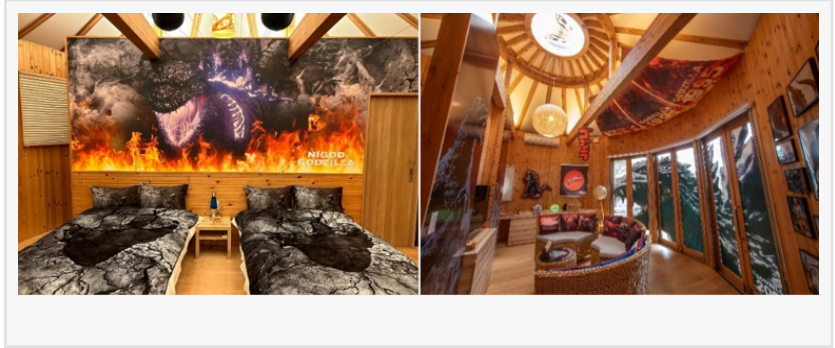

the window. Special techniques applied creating the images means they take on a different appearance depending on lighting, giving the room distinct atmospheres during day and night. This room is designed to entertain guests throughout their stay. Those who find all the monsters hidden inside the room are granted the chance to take on a special mission and obtain exclusive bonus items. For details: <https://awaji-grandchariot.com/room/3416/>

TM & © TOHO CO., LTD.

Byron Russel
Pasona Group Inc.
+81 70-1267-1613

[email us here](#)

Visit us on social media:

[Facebook](#)

[Instagram](#)

[YouTube](#)

[Other](#)

This press release can be viewed online at: <https://www.einpresswire.com/article/760796028>

EIN Presswire's priority is source transparency. We do not allow opaque clients, and our editors try to be careful about weeding out false and misleading content. As a user, if you see something we have missed, please do bring it to our attention. Your help is welcome. EIN Presswire, Everyone's Internet News Presswire™, tries to define some of the boundaries that are reasonable in today's world. Please see our Editorial Guidelines for more information.

© 1995-2024 Newsmatics Inc. All Right Reserved.