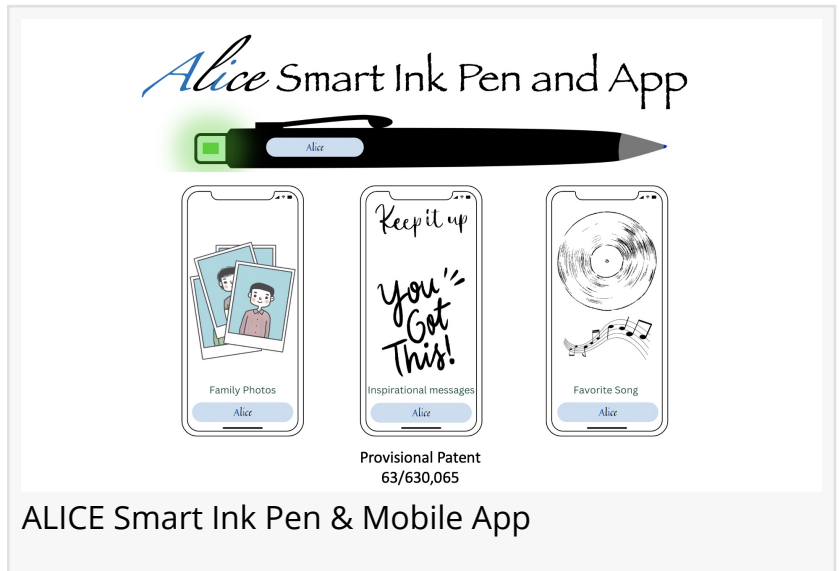

JBS Studios Launches: ALICE AI Smart Ink Pen Kickstarter Campaign

ALICE Smart Ink Pen and mobile app combine sensors and AI technology to help the user stay focused and maximize productivity when writing.

DETROIT, MI, UNITED STATES,
November 20, 2024 /

EINPresswire.com/ -- JBS Studios has officially launched the [ALICE](#) Smart Ink Pen [Kickstarter](#) campaign. ALICE Smart Ink Pen, synced to a customizable mobile app, is designed to increase focus and maximize productivity for students and professionals. ALICE combines advanced sensors and AI technology to mitigate stress and induce calm in the writer to stay in the zone longer. ALICE Smart Ink Pen is not just a writing instrument—it's a gateway to better focus, productivity, and self-awareness.

“

ALICE Smart Ink Pen bridges the gap between traditional writing tools and modern productivity technology”

Leo JB Smith

Technology Preview: ALICE senses when a person is stressed by measuring pen tip pressure and induces a positive habit loop through color reinforcement LED lights and customized inspirational messages, pictures, or songs delivered via mobile app and Bluetooth technology. ALICE is designed with artificial intelligence integrated circuit technology that tracks the time-of-day pressure changes to build a pressure profile that corresponds to the mood of

The Kickstarter campaign is currently live, with the funding raised used for prototype development and mobile app engineering, bringing ALICE Smart Ink Pen to life.

In summary, ALICE Smart Ink Pen is a cutting-edge writing tool paired with a customizable mobile app designed to maximize productivity and focus by integrating advanced AI technology. Developed with the modern user in mind, ALICE combines traditional writing with innovative AI features for a calmer, seamless, and smarter experience.