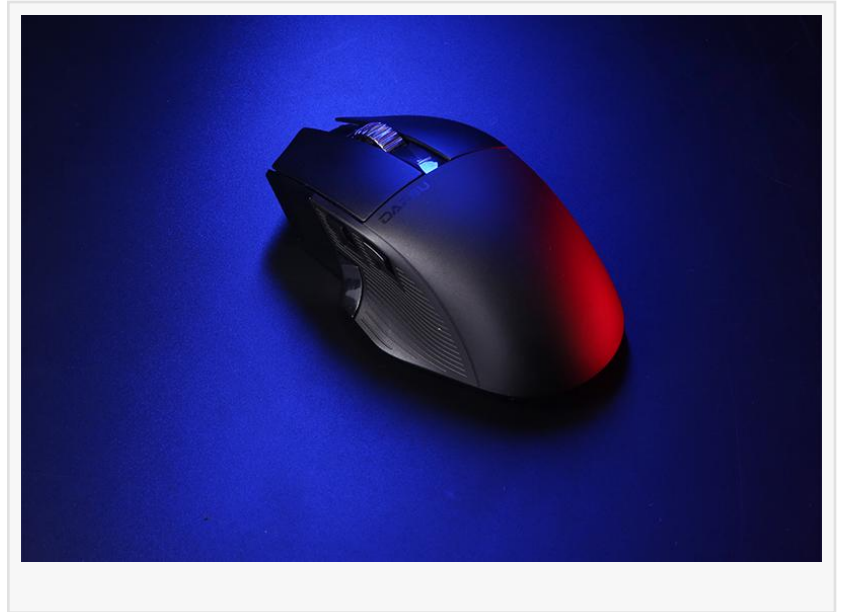

Guangdong-based computer peripheral manufacturer DAREU has launched a new high-performance [gaming mouse](#). The A980 Pro Max is available in white and black and features durable magnesium-alloy buttons, Black Mamba switches, 4K/8K Polling, and 2.4G Wireless/BT/USB Connectivity, all for \$89.99.

With its light yet rugged construction and low latency, the A980 Pro Max is built for the intense conditions professional gamers face in competitive matches. The A980 Pro Max brings a high-end tool for consumers across the gaming space looking for a responsive and reliable mouse.

The A980 Pro Max features a 4K wireless polling rate in wireless mode, which can increase to 8K in wired mode. Users can switch between both modes for enhanced convenience and performance. Users can also experience instant response times from up to 8,000 data reports each second and close control with precise

DAREU A980 PRO MAX Wireless Gaming Mouse with 0.85' TFT and 8K Report Rate White version

pixel tracking. The A980 Pro Max was also designed to resist interference, a common problem for today's gamers.

The mouse's AIM-750U 30K optical sensor lets users operate on many surface types, including glass and textured tables. With the 750 IPS speed, 50g acceleration, and 30,000 programmable DPI, users get refined control over the moves they make on-screen. Users get a blend of performance and versatility with the A980 Pro Max.