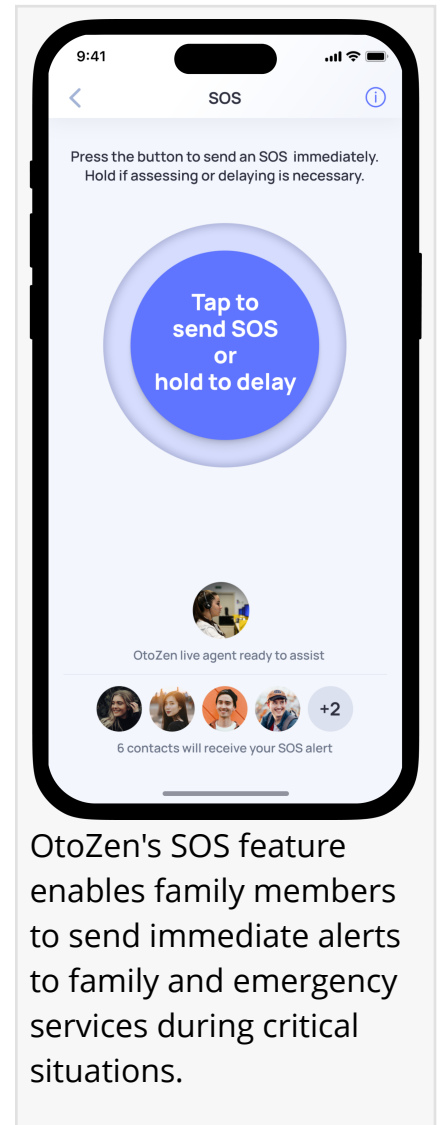

SILICON VALLEY, CA, UNITED STATES, November 22, 2024
/EINPresswire.com/ -- [OtoZen](#) Expands Safety Features with New SOS Functionality

OtoZen, a leader in personal safety technology, is proud to announce the launch of its new [SOS feature](#), designed to provide immediate assistance during emergencies on and off the road.

The App's SOS feature allows users to alert family members and emergency services with a single tap, ensuring rapid response when every second counts. This addition underscores OtoZen's commitment to leveraging technology for enhanced safety in various situations.

Key Features:

Instant Alerts: Notify designated contacts and emergency responders promptly during critical situations, whether driving, walking alone at night, in unfamiliar locations, or facing health emergencies.

[Real-Time Location Sharing:](#) Share precise location data to facilitate swift assistance, ensuring help reaches you promptly.

User-Friendly Interface: The SOS function can be activated effortlessly, even under stress, making it accessible to users of all ages, including children and the elderly.

"Our mission is to enhance personal safety through innovative solutions," said Krishna Kalidindi, CEO at OtoZen. "The SOS feature empowers users to seek immediate help, providing peace of mind in various situations, not just while driving."