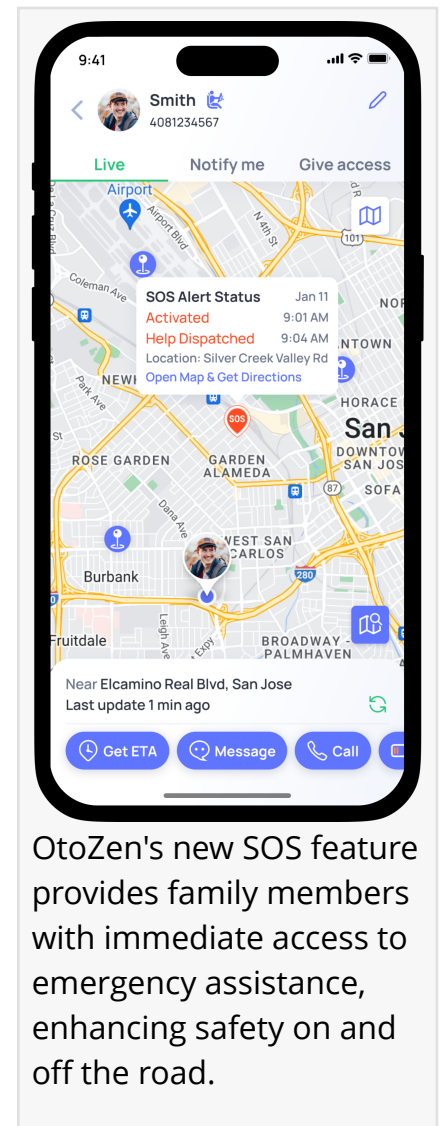

The SOS feature is now available to all OtoZen users through the latest app update. For more information, visit <https://www.otozen.com> or download the app from the App Store or Google Play.

About OtoZen:

OtoZen is dedicated to improving personal safety by integrating advanced technology into everyday life. Focusing on real-time alerts and user-friendly features, It aims to make every journey and situation safer and more informed.

“

Our mission is to enhance personal safety through innovative solutions. The SOS feature empowers users to seek immediate help, providing peace of mind in various situations, not just while driving.”

Krishna Kalidindi

Chris K
OtoZen
chris@otozen.com

OtoZen's new SOS feature provides family members with immediate access to emergency assistance, enhancing safety on and off the road.

This press release can be viewed online at: <https://www.einpresswire.com/article/762997030>

EIN Presswire's priority is source transparency. We do not allow opaque clients, and our editors try to be careful about weeding out false and misleading content. As a user, if you see something we have missed, please do bring it to our attention. Your help is welcome. EIN Presswire, Everyone's Internet News Presswire™, tries to define some of the boundaries that are reasonable in today's world. Please see our Editorial Guidelines for more information.

© 1995-2024 Newsmatics Inc. All Right Reserved.