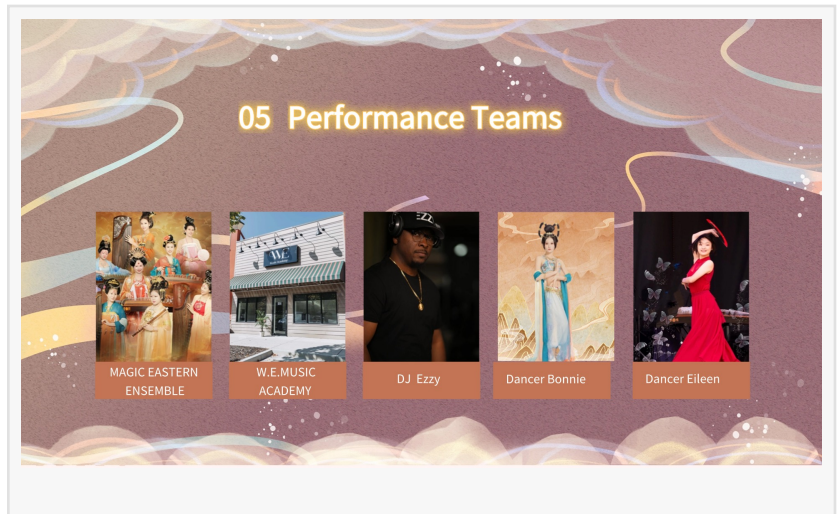

window into centuries-old melodies.

“The essence of music lies in its ability to convey stories,” shares Yao Lu. “Our performances transport listeners through culture, time, and emotion.”

To make these traditions resonate in contemporary settings, the ensemble incorporates modern elements. Collaborations with instruments like the violin and guitar, coupled with MIDI technology, allow them to reinterpret classics in innovative ways, making the art form accessible to diverse audiences.

A Vision for 2025: The Lunar New Year Concert

On January 25, 2025, at the Roswell Cultural Arts Center, Magic Eastern Ensemble will host a dynamic Lunar New Year Concert. This year’s theme, Tradition and Innovation in Harmony, reflects the ensemble’s commitment to honoring the past while embracing the future.

The program will feature a blend of traditional compositions, modern arrangements, and multimedia performances. Highlights include collaborations with dancers, visual storytelling, and cross-disciplinary art forms, promising an immersive experience for all attendees.

Building Community Through Cultural Engagement

Beyond performances, Magic Eastern Ensemble actively engages with the community. Leading up to the concert, the ensemble will conduct workshops and interactive sessions in local schools, providing students with a hands-on opportunity to explore global artistic traditions.

“Our mission is to inspire curiosity and promote understanding,” explains Lu. “Through music and culture, we can build bridges and create inclusive communities.”

The ensemble’s past performances, such as those at the Atlanta International Night Market and Duluth Fall Festival, have demonstrated their ability to bring people together, breaking cultural barriers through the universal language of art.

A Call for Support: Sponsorships and Donations

Producing a world-class concert and impactful community initiatives requires substantial resources. Magic Eastern Ensemble invites businesses and individuals to support their mission by becoming sponsors or making donations.

Sponsorship opportunities are tailored to provide visibility and meaningful engagement. Sponsors receive benefits such as logo placement, recognition during events, and more. For