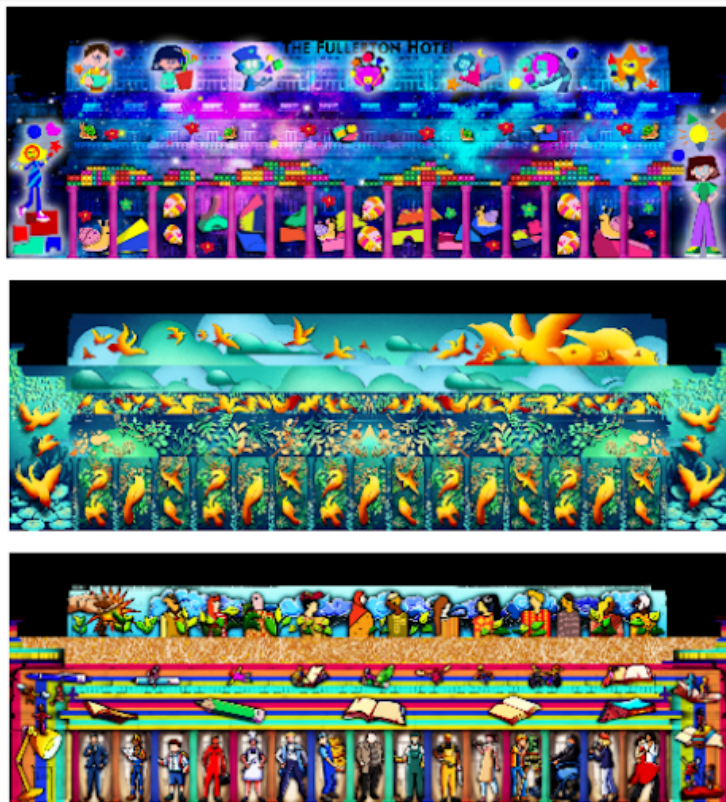

galaxy — as metaphors for how each person's unique talents can come together to open up unlimited possibilities with hard work and determination. In Flight by Amelia Tan depicts vibrant flocks of birds navigating different environments, representing the determination to grow and rise above hardships. Abraham Koh's Thriving in Singapore, is a contemporary piece that portrays Singapore as a melting pot of people from diverse backgrounds, expressing his hope for a nation where people can unite and thrive.

Five other existing artworks by accomplished ART:DIS artists will also be adapted and projected alongside the commissioned pieces. For these artists and their families, showcasing their work at the Marina Bay Singapore Countdown is a powerful affirmation of their talents and the value they bring. Some of these artworks have been featured as merchandise by ART:DIS to support artists with disabilities. Festive shoppers can contribute to this meaningful cause by purchasing memorabilia of this iconic celebration at <https://shorturl.at/QNI44>.

Throughout December, Esplanade will bring back the ever-popular Come Together, a series of free performances at the Esplanade Concourse and the DBS Foundation Outdoor Theatre at

Brightening Lives

**MARINA BAY
SINGAPORE
COUNTDOWN 2025**

Marina Bay Singapore Countdown 2025