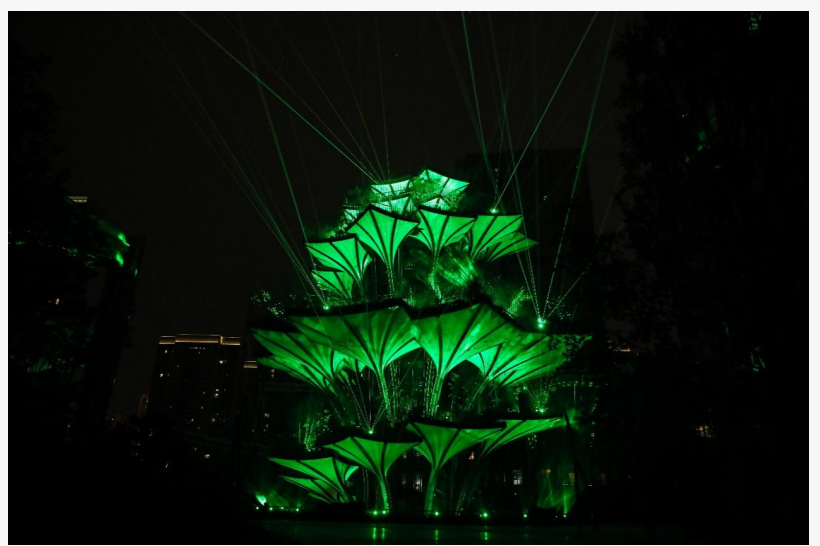

Premiere of XI'AN TREE Lighting Art Show

At night, the premiere of the XI'AN TREE lighting art show was held, which was created by collaborating with the

internationally renowned visual effects company Territory Studio. In the future, special performances will also be held around the XI'AN TREE during festivals or significant events.

Diverse Activities Gathered: A Remarkable Life Moment Begins

During the opening, Wulong Troupe, a special troupe from the Wuzhen Theatre Festival, will be invited to present the first three-day MIXC theatrical parade in Xi'an, seamlessly blending immersive drama with commercial experiences.

Flagship Stores Leading a New Lifestyle

In terms of brands, the stores in XI'AN MIXC covering luxury fashion, international trends, fine dining, lifestyle, outdoor sports, and jewelry, among others. Nearly 200 stores will be regional or city firsts, flagship or concept stores. In food and beverage stores, around 80% will feature Michelin, Black Pearl, and first-time brands. XI'AN MIXC will continuously inject vitality into the Northwest region of China, promoting quality lifestyle.

Unique Commercial Spaces: Showcasing International Fashion Trends